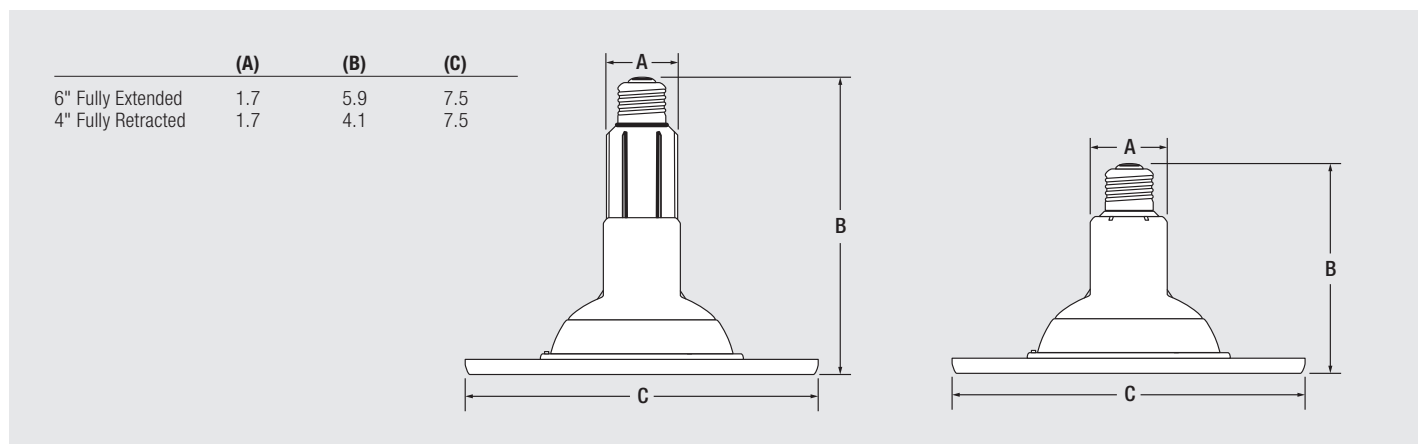

Specification Data

Catalog #	Type
Project	
Comments	
Prepared by	

Ordering Information

Item Number	Ordering Abbreviation	Wattage (W)	Base Type	Replaces	Input Voltage (V)	Average Rated Life (hrs.)	CCT	Typical Lumens (lm)	CRI	Power Factor	ENERGY STAR®
79621	LED8.5LT4/DIM/SKE/827/RP	8.5	Medium	50W BR30	120	25,000	2700K	500	80	0.5	Yes
79622	LED12LT6/DIM/SKE/827/RP	12	Medium	65W BR30	120	25,000	2700K	800	80	0.5	Yes
40050	LED12LT6/DIM/SKE/827/B4	12	Medium	65W BR30	120	25,000	2700K	800	80	0.5	Yes

Energy Savings

Basic Product Description	LED Life (hrs.)	Similar Incandescent	Incandescent Life (hrs.)	Incandescent Lumens	Watts Saved	Energy Savings*	LED Life vs. Incandescent
LED12LT6	25,000	65W BR30	2,000	700	53	$137.50	12.5x

*Energy savings over life of lamp calculated at $0.11/kWh

Lamp Dimensions

LEDVANCE LLC
200 Ballardvale Street
Wilmington, MA 01887 USA
Phone 1-800-LIGHTBULB (1-800-544-4828)
www.sylvania.com

SYLVANIA and LEDVANCE are registered trademarks.
All other trademarks are those of their respective owners.
Licensee of product trademark SYLVANIA in general lighting.
Specifications subject to change without notice.

[/sylvania](https://twitter.com/sylvania) [/sylvania](https://facebook.com/sylvania)