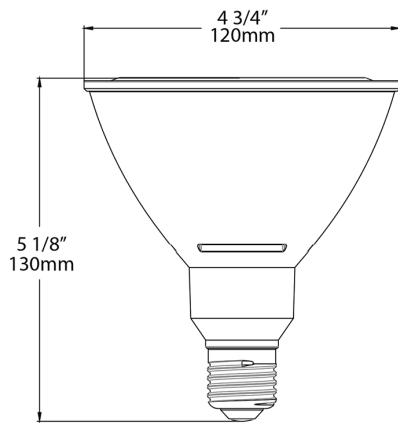

Description

Lamp Type:

Reflector

Bulb Type:

PAR38

Base Type:

E26, Medium Screw Base

Material:

Optical

Beam Angle:

25°

MBCP:

2231

Technical Specifications (continued)

Shipping Information

Case Qty:

6

Case Dimensions:

15.118 x 10.197 x 6.063

Pallet Quantity of Pieces:

480

Pallet Dimensions:

45.35 x 35.51 x 48.5

Electrical

THD:

15% at 120V

Dimensions

Features

PAR REPLACEMENT - Replaces conventional PAR lamps

ENERGY SAVINGS - Save up to 85% on energy

WET RATED - Suitable for use outdoors

ENCLOSED FIXTURE RATED - May be used in enclosed and open fixtures