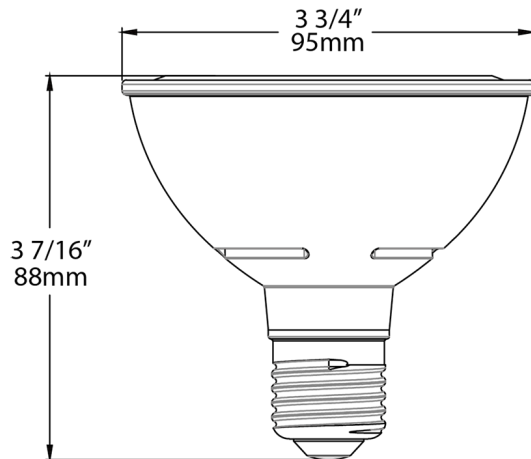

Optical

Beam Angle:

40°

MBCP:

1315

Technical Specifications (continued)

Shipping Information

Case Qty:

12

Case Dimensions:

16.142 x 12.165 x 4.370

Pallet Quantity of Pieces:

1056

Pallet Dimensions:

44.45 x 36.5 x 47.68

Dimensions