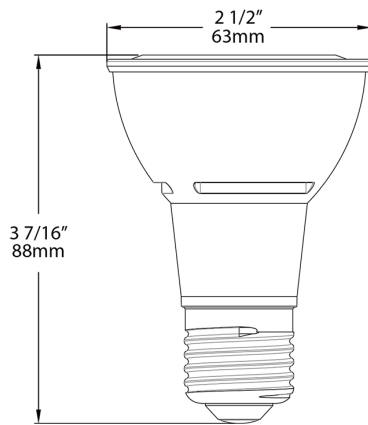

Optical

Beam Angle:

40°

MBCP:

593

Technical Specifications (continued)

Shipping Information

Case Qty:

12

Case Dimensions:

10.787 x 8.15 x 4.252

Pallet Quantity of Pieces:

2592

Pallet Dimensions:

43.15 x 37.87 x 51.02

Dimensions