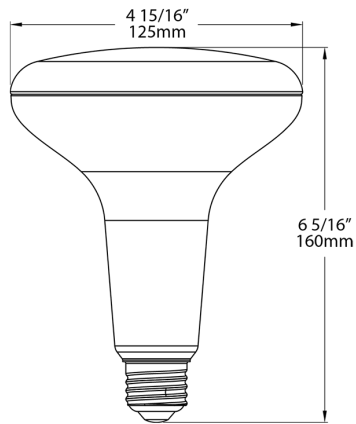

### Optical

**Beam Angle:**

110°

## Technical Specifications (continued)

### Shipping Information

**Case Dimensions:**  
15.75 x 10.63 x 6.97

**Pallet Quantity of Pieces:**

300

**Pallet Dimensions:**

47.24 x 37.01 x 34.84

### Dimensions