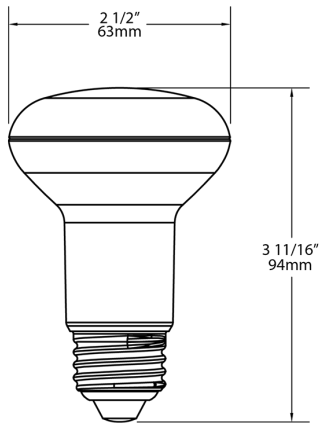

Description

Lamp Type:

Reflector

Bulb Type:

R20

Base Type:

E26, Medium Screw Base

Material:

Optical

Beam Angle:

110°

Shipping Information

Case Qty:

10

Technical Specifications (continued)

Shipping Information

Case Dimensions:

13.19 x 5.51 x 4.41

Pallet Quantity of Pieces:

2000

Pallet Dimensions:

46.26 x 39.57 x 35.28

Dimensions

Features