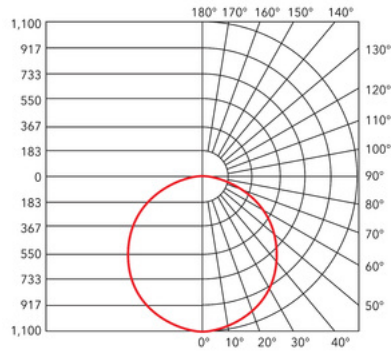

2 ft. x 2 ft. 4000K, 25W LED Edge Lit Flat Panel

Diagrams: