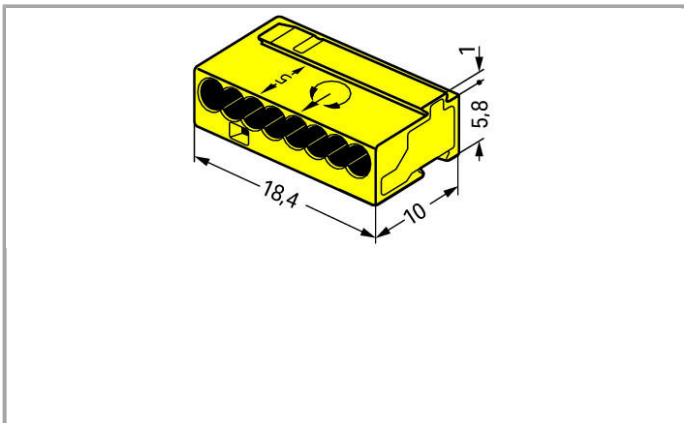

Data sheet | Item number: 243-508

MICRO PUSH WIRE® connector for junction boxes; 8-conductor; AWG 22 - 18 solid; yellow

www.wago.com/243-508

Data

Connection data

Type of wiring

Side-entry wiring

Approvals / Certificates

Country specific Approvals

Logo	Approval	Certificate name
	CSA DEKRA Certification B.V.	70048857

Compatible products

Marking accessories

Item no.: 210-332/575-103

Marking strips; as a DIN A4 sheet; MARKED; 1-12 (160x); Height of marker strip: 3 mm; Strip length 182 mm; Horizontal marking; Self-adhesive