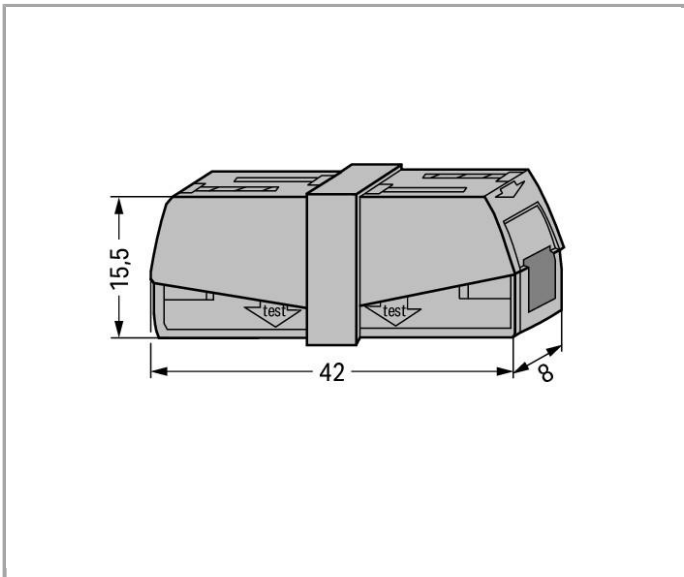

Data sheet | Item number: 224-201

Fixture connector; 1-pole (1x solid stranded or fine-stranded to 1x solid stranded or fine-stranded); gray

[www.wago.com/224-201](http://www.wago.com/224-201)

Data

### Connection data

Total number of connection points	2
Total number of potentials	1
Type of wiring	Side-entry wiring