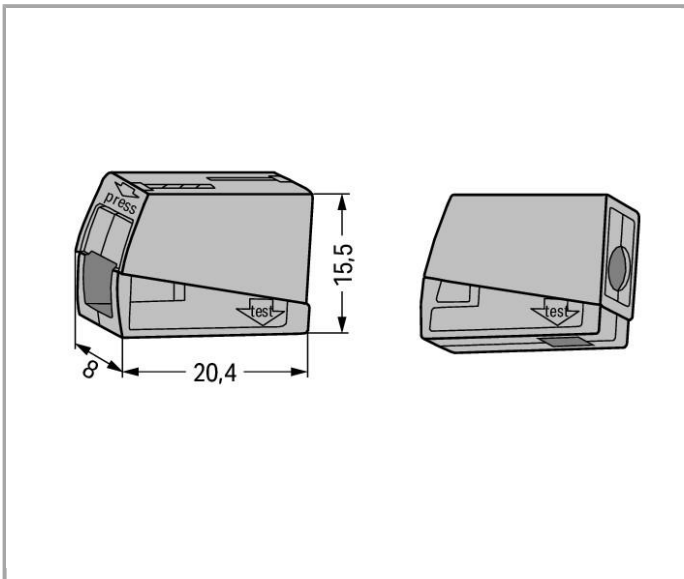

Data sheet | Item number: 224-101

Fixture connector; 1-pole (1x solid to 1x solid, stranded, or fine-stranded);
gray

www.wago.com/224-101

Data

Connection data

| | |
|-----------------------------------|-------------------|
| Total number of connection points | 2 |
| Total number of potentials | 1 |
| Type of wiring | Side-entry wiring |