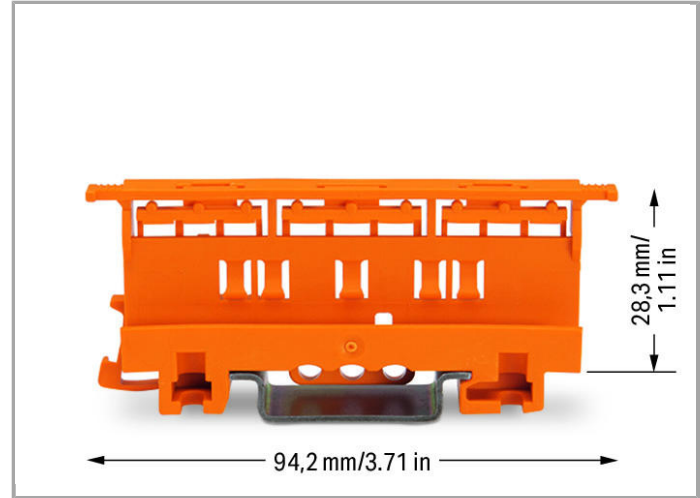

## Data sheet | Item number: 221-510

Mounting carrier; 221 Series - 6 mm<sup>2</sup>; for DIN-35 rail mounting/screw mounting

[www.wago.com/221-510](http://www.wago.com/221-510)

#### Geometrical Data

Width	19.3 mm / 0.76 inch
Height from upper-edge of DIN-35 rail	28.3 mm / 1.114 inch
Depth	94.2 mm / 3.709 inch