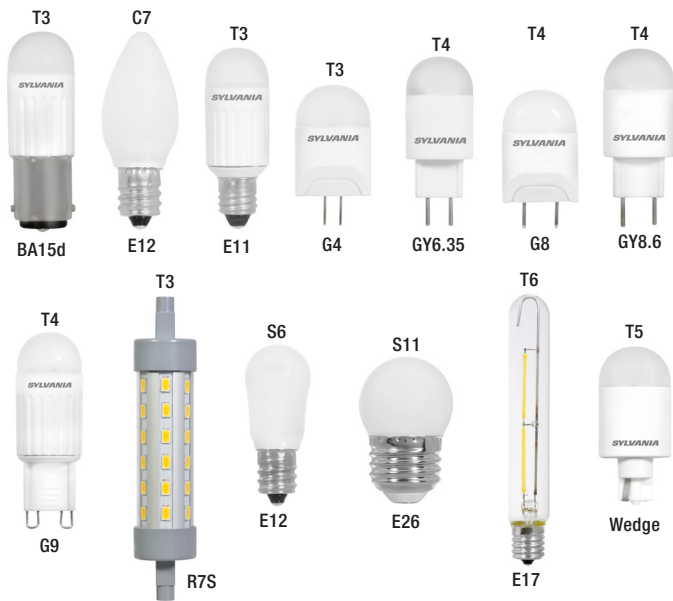

SYLVANIA LED Specialty Lamps

Key Features & Benefits

- Available in a variety of shapes, sizes, and base configurations
- Available in 3000K CCT
- UV and IR free
- Clean design and fully enclosed lamps
- Long life up to 15,000 hrs (L70)
- Suitable for both residential and commercial applications

Product Offering

Bulb Shape	Base Type	Wattage	CCT
C7	E12	1	3000K
G4.5	E10	0.5	3000K
S6	E12	1	3000K
S11	E26	1.5	3000K
T3	BA15D	3.5	3000K
T3	E11	3.5	3000K
T3	G4	2.5	3000K
T3	R7S	12	3000K
T4	GY6.35	2	3000K
T4	G8	2	3000K
T4	GY8.6	2	3000K
T4	G9	3.5	3000K
T5	WEDGE	2	3000K
T6	E17	2	3000K

SYLVANIA LED Specialty Lamps are direct replacements for halogen lamps. They are available in a variety of shapes and base types, and in a natural white 3000K.

The compact size of the Specialty Lamps makes them ideal for a variety of applications in both residential and commercial applications, including vehicles, closets, under cabinets, chandeliers, displays, sconces, task lighting, and work lamps.

These bulbs have all the features of your typical LEDs, such as low heat emission, high energy efficiency, and a long rated life of 15,000 hours (L70).

Specifications and Certifications

Application Information

Applications

- Chandeliers
- Closets
- Sconces
- Task lights
- Work lamps

Application Notes

1. Operating temperatures between -20°C and 45°C.
2. Suitable for damp locations.
3. Not suitable for dimming applications.