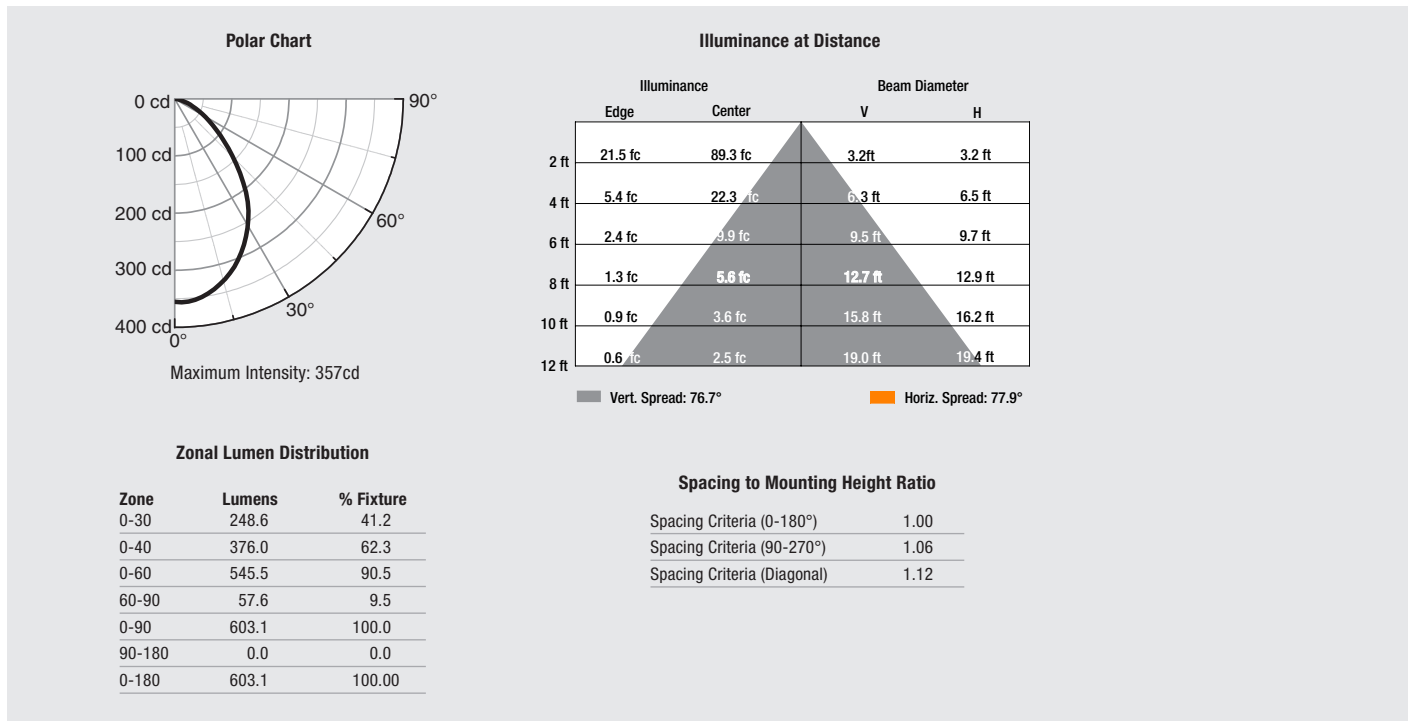

Photometric Information

Application Information

Application Notes

1. Operating temperature range between -40°F and 104°F (-40°C and 40°C).
2. Suitable for indoor and outdoor dry, damp and wet locations.
3. Suitable for dimmers or in housings controlled by a dimmer. For a list of compatible dimmers, please refer to www.sylvania.com/dimming-compatibility-list.
4. Not intended for use with emergency light fixtures or exit lights.
5. For use in housings that can structurally support a lamp weighing one pound.
6. Designed to install in standard 4" insulated and non-insulated housings. For a list of compatible housings, please refer to www.sylvania.com/RT4.
7. For detailed warranty information, please refer to www.sylvania.com.
8. Compatible with Philips Bodine model ELI-S-20 and IOTA model IIS-125 Emergency Lighting Inverters.

LEDVANCE LLC
200 Ballardvale Street
Wilmington, MA 01887 USA
Phone 1-800-LIGHTBULB (1-800-544-4828)
www.sylvania.com

SYLVANIA and LEDVANCE are registered trademarks.
All other trademarks are those of their respective owners.
Licensee of product trademark SYLVANIA in general lighting.
Specifications subject to change without notice.

[/sylvania](https://twitter.com/sylvania)   [/sylvania](https://facebook.com/sylvania)