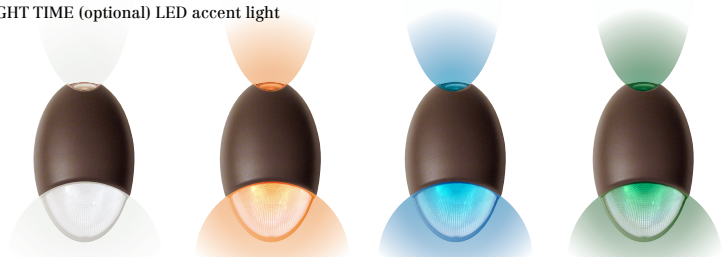

### BENEFITS & FEATURES

- Contemporary, low-profile, streamlined design
- Suitable for Damp or Wet Locations (32° to 122° F)
- Optional Cold Weather package (-40° to 122° F)
- 2 x 6V 6W Xenon lamps for emergency mode
- Durable die-cast aluminum housing
- Optional remote unit available
- Optional Self-Test/Self-Diagnostics
- UV stable polycarbonate lens and mirrored reflector
- UL94-5VA flame rating on polycarbonate components
- Test switch and charge rate indicator
- Wall mounted
- 120/277V dual primary 60Hz input
- Nickel cadmium battery delivers more than the required 90 minutes capacity to emergency lamps
- Quick connect mounting back plate
- Optional LED lamps with sensor provide decorative lighting at night when unit is not in emergency mode (PCL Option)
- Low voltage disconnect
- Rigid Conduit entry provision on top of the unit or simple wall mount
- ETL Listed for Wet Locations. Meets UL924, NFPA 101, NFPA 70-NEC and OSHA Illumination standards
- 5 year warranty

### ARCHITECTURAL EMERGENCY LIGHT

The MAKO-3 is an architectural emergency egress light fixture offering in a low-profile, very attractive housing. The sleek design blends seamlessly into any installation and provides a contemporary alternative to typical “bug-eye” units. The MAKO-3 is ideal for retail stores, hotels, schools, restaurants, office buildings and outdoor applications. Perfect for wet locations and cold environments.

### LIGHT MODES

NIGHT TIME (optional) LED accent light

### ORDERING INFORMATION

| MODEL  | HOUSING COLOR   | OPTIONS                        | LED COLOR |
|--------|-----------------|--------------------------------|-----------|
| MAKO-3 | NK= Nickel      | SD = Self-Diagnostics          | W = White |
|        | BK=Black        | CW = Cold Weather Package      | G = Green |
|        | DB= Dark Bronze | PCL= Photocell w/ Accent LED's | B = Blue  |
|        | WH= White       | RM= Remote Unit                | A = Amber |