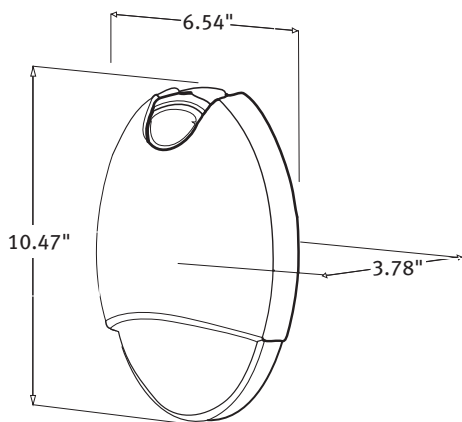

BENEFITS & FEATURES

- Contemporary, low-profile, streamlined design
- Suitable for Damp or Wet Locations (32° to 122° F)
- Optional Cold Weather package (-40° to 122° F)
- 2 x 6V 6W Xenon lamps for emergency mode
- Durable die-cast aluminum housing
- Optional remote unit available
- Optional Self-Test/Self-Diagnostics
- UV stable polycarbonate lens and mirrored reflector
- UL94-5VA flame rating on polycarbonate components
- Test switch and charge rate indicator
- Wall mounted
- 120/277V dual primary 60Hz input
- Nickel cadmium battery delivers more than the required 90 minutes capacity to emergency lamps
- Quick connect mounting back plate
- Optional LED lamps with sensor provide decorative lighting at night when unit is not in emergency mode (PCL Option)
- Low voltage disconnect
- Rigid Conduit entry provision on top of the unit or simple wall mount
- ETL Listed for Wet Locations. Meets UL924, NFPA 101, NFPA 70-NEC and OSHA Illumination standards
- 5 year warranty

ARCHITECTURAL EMERGENCY LIGHT

The MAKO-3 is an architectural emergency egress light fixture offering in a low-profile, very attractive housing. The sleek design blends seamlessly into any installation and provides a contemporary alternative to typical “bug-eye” units. The MAKO-3 is ideal for retail stores, hotels, schools, restaurants, office buildings and outdoor applications. Perfect for wet locations and cold environments.

MAKO

LIGHT MODES

NIGHT TIME (optional) LED accent light

ORDERING INFORMATION

MODEL	HOUSING COLOR	OPTIONS	LED COLOR
MAKO-3	NK= Nickel	SD = Self-Diagnostics	W = White
	BK=Black	CW = Cold Weather Package	G = Green
	DB= Dark Bronze	PCL= Photocell w/ Accent LED's	B = Blue
	WH= White	RM= Remote Unit	A = Amber

Ordering Example: MAKO-3-RM