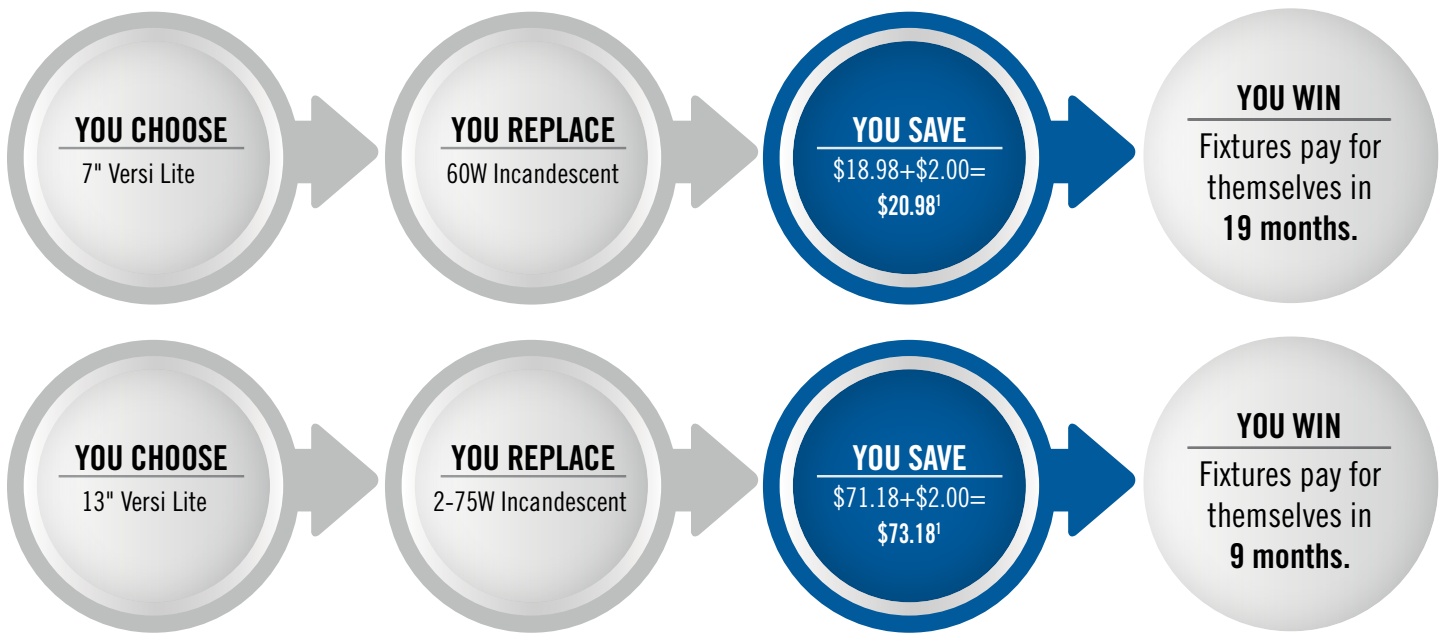

LED **Versi** Lite™

Flush Mounts **Redefined**

Our most versatile LED Flush Mount for any space.

Available in a variety of sizes and finishes, the LED Versi Lite offers an energy-efficient lighting solution for an array of residential and light commercial spaces, both indoor and outdoor.

- Hallways
- Corridors
- Porches
- Closets
- Pantries
- Utility Rooms
- Small Rooms
- Bathrooms
- Showers
- Stairways
- Work Areas
- *And much more!*

Lithonia Lighting has updated their most advanced LED flush mount to date — the **LED Versi Lite™**. **Designed for simplicity, the fixture includes the sophisticated microDRIVE™ Technology which eliminates the need for an LED driver.** The LED Versi Lite delivers **increased efficacy** and reliability all while **reducing Total Harmonic Distortion (THD)** and maximizing power factor. **Our most versatile LED Flush Mount for any space.**

Able to mount to ceiling or wall

- Comparable light output to a 60W (7") or 2-75W (13") incandescent with an **84% reduction in power consumption**
- 50,000 hour L70 Rated Life
- Dimmable to 10% on most standard triac dimmers
- **Low THD** of less than 20
- High Power Factor of greater than 0.98
- 3 color temperatures to choose from - 2700K, 3000K and 4000K
- Wet location option