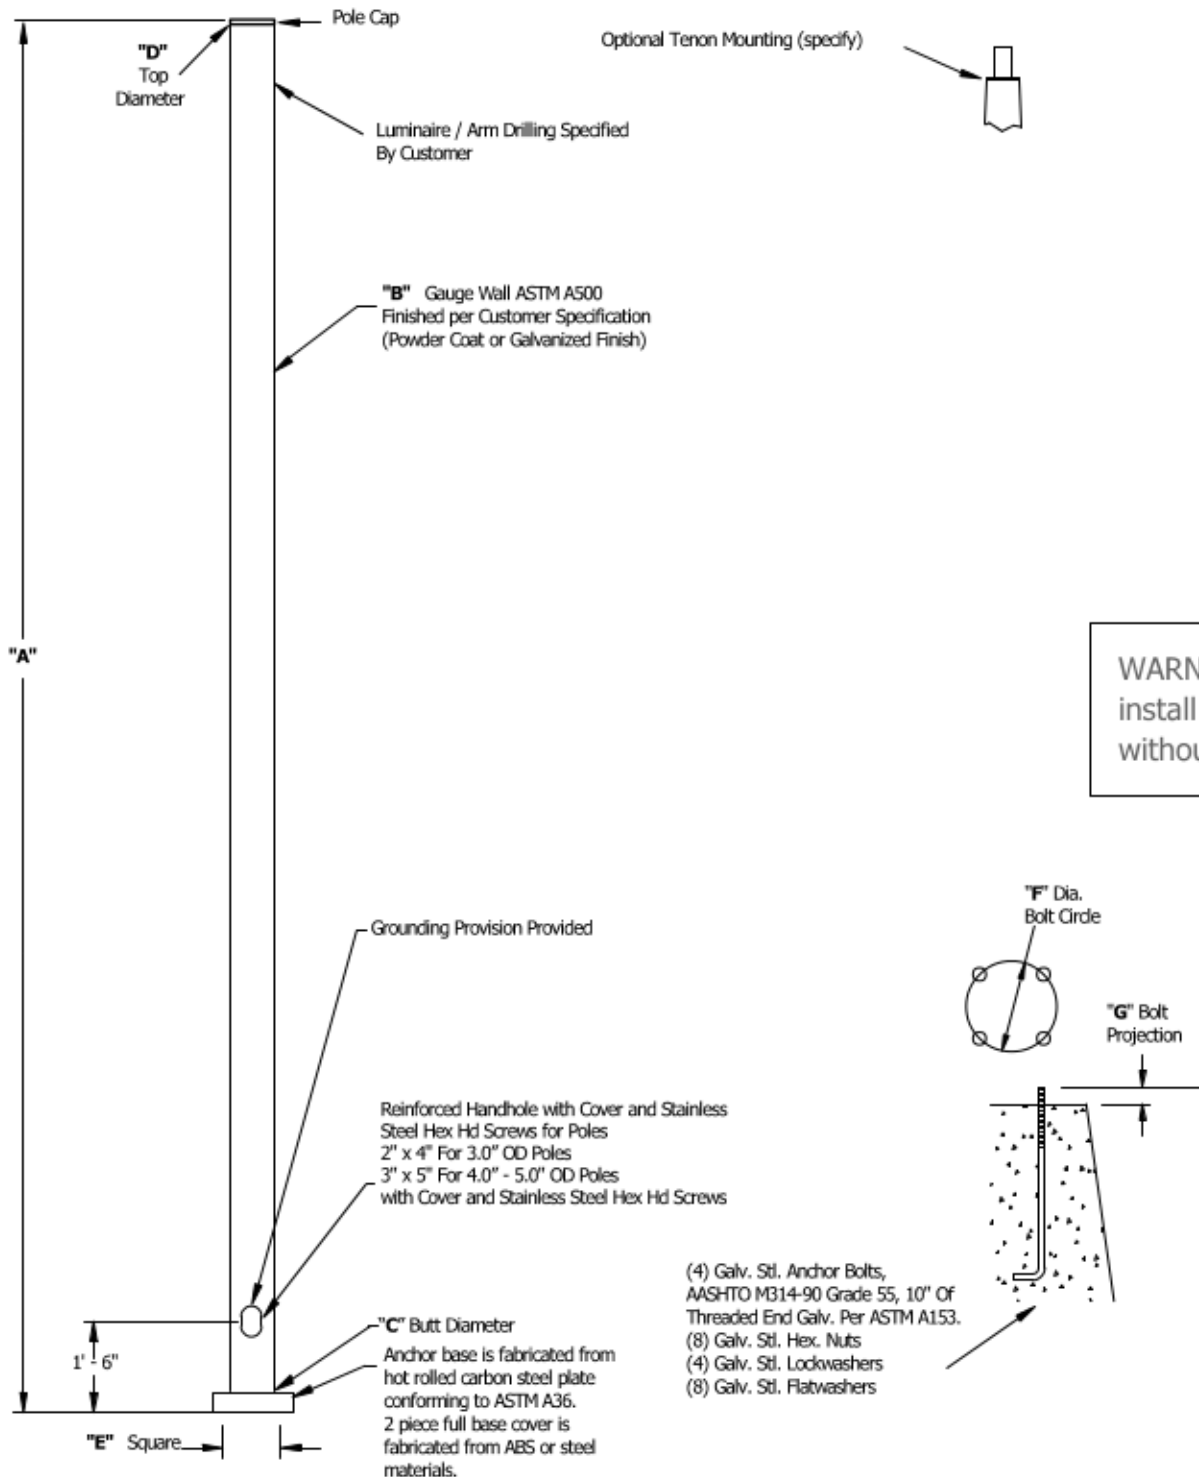

# 4 Bolt Base

RSS10B404-

**WARNING:** Do not install light pole without luminaire.

- Mounting Height:** 10 ft
- Gauge:** 11
- Butt Diameter:** 4.00 in
- Top Diameter:** 4.00 in
- Base Diameter:** 10.5 in
- Bolt Circle:** 8.0 in
- Bolt Projection:** 2.75 in
- Bolt Size:** .75 x 17 x 3
- Net Weight:**
- Luminary Weight:**
- Arm Length:**
- Quantity:**

*Maximum EPA*

**70:**

**80:**

**90:**

**100:**

**110:**

**Accessories**

**Your Name:**