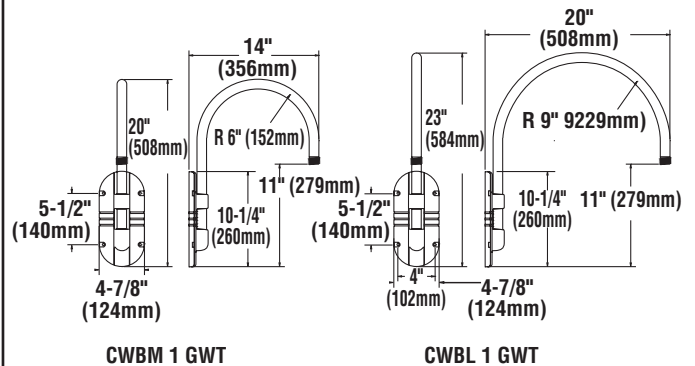

CWBM 1 GWT and CWBL 1 GWT - Contemporary Wall Bracket with gloss white powder finish.