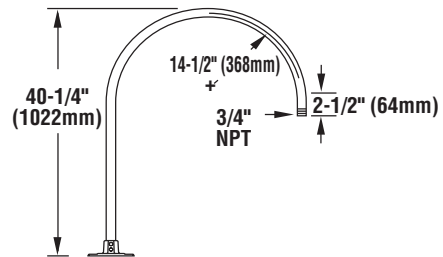

GB E 3 GWT - 3/4" Single Reflector Gooseneck Wall Bracket. Features rigid conduit and cast wall plate which fits 4" octagonal box (by other). The bracket is designed to be mounted to a horizontal surface, but could also be mounted to a wall. The bracket features a gloss white powder finish.