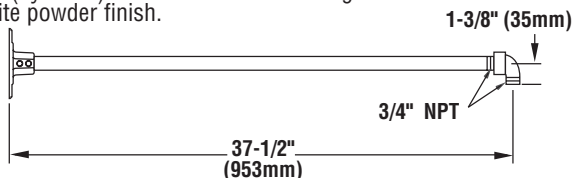

GB U 3 GWT - 3/4" Single Reflector Gooseneck Wall Bracket. Features rigid conduit and cast wall plate which fits 4" octagonal box (by other). The bracket features a gloss white powder finish.