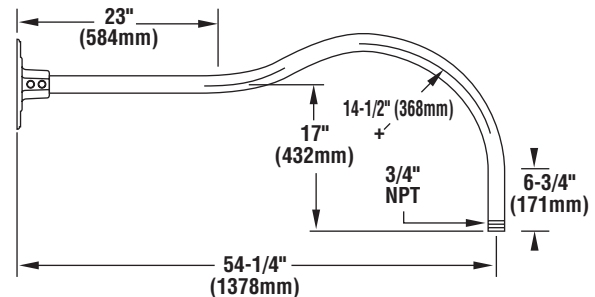

GB F 3 GWT - 3/4" Single Reflector Gooseneck Wall Bracket. Features rigid conduit and cast wall plate which fits 4" octagonal box (by other). The bracket features a gloss white powder finish.