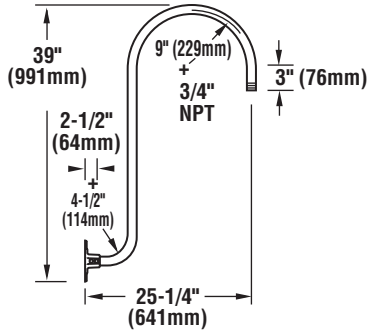

LSI ABOLITE GOOSENECK AND WALL BRACKETS

GB J 3 GWT - 3/4" Single Reflector Gooseneck Wall Bracket. Features rigid conduit and cast wall plate which fits 4" octagonal box (by other). The bracket features a gloss white powder finish.