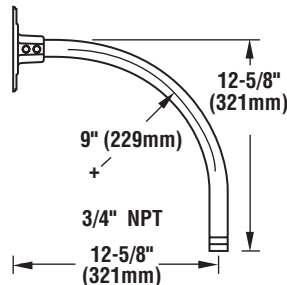

GB K 3 GWT - 3/4" Single Reflector Gooseneck Wall Bracket. Features rigid conduit and cast wall plate which fits 4" octagonal box (by other). The bracket features a gloss white powder finish.