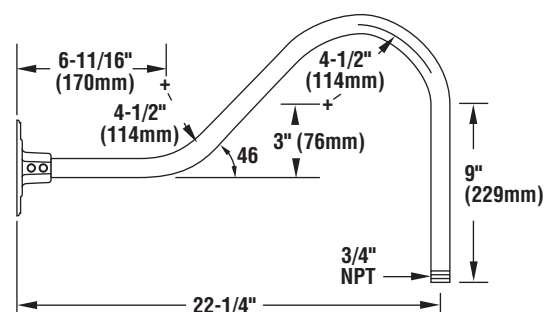

GB H 3 GWT - 3/4" Single Reflector Gooseneck Wall Bracket. Features rigid conduit and cast wall plate which fits 4" octagonal box (by other). The bracket features a gloss white powder finish.