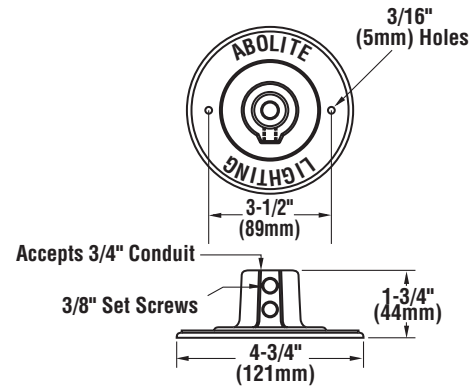

Replacement CA 5 - Gloss white powder finish (other colors available).

- Mounts to recessed 4" octagon box (by others).