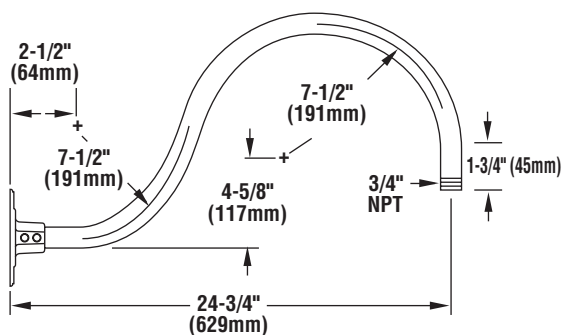

**NOTE:** Brackets feature 3/4" stems which slip fit into wall plate (wall end is unthreaded). Conduit may be cut down (in the field by other) to shorten bracket length.

CA5 wall plate included with all goosenecks.

**GB A 3 GWT** - 3/4" Single Reflector Gooseneck Wall Bracket. Features rigid conduit and cast wall plate which fits 4" octagonal box (by other). The bracket features a gloss white powder finish.

**GB B 3 GWT** - 3/4" Single Reflector Gooseneck Wall Bracket. Features rigid conduit and cast wall plate which fits 4" octagonal box (by other). The bracket features a gloss white powder finish.

**GB C 3 GWT** - 3/4" Single Reflector Gooseneck Wall Bracket. Features rigid conduit and cast wall plate which fits 4" octagonal box (by other). The bracket features a gloss white powder finish.

**GB D 3 GWT** - 3/4" Single Reflector Gooseneck Wall Bracket. Features rigid conduit and cast wall plate which fits 4" octagonal box (by other). The bracket features a gloss white powder finish.

**GB E 3 GWT** - 3/4" Single Reflector Gooseneck Wall Bracket. Features rigid conduit and cast wall plate which fits 4" octagonal box (by other). The bracket is designed to be mounted to a horizontal surface, but could also be mounted to a wall. The bracket features a gloss white powder finish.