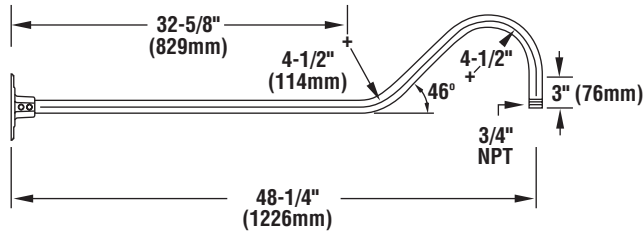

# LSI ABOLITE GOOSENECK AND WALL BRACKETS

Brackets are finished in gloss white powder, other optional colors are available. All brackets suitable for use in wet locations, and mounts to recessed 4" octagon box (by others). Fixtures used in wet locations must be specified "WL" separately. To order, specify catalog number indicated.

**NOTE:** Brackets feature 3/4" stems which slip fit into wall plate (wall end is unthreaded). Conduit may be cut down (in the field by other) to shorten bracket length.

CA5 wall plate included with all goosenecks.

**GB A 3 GWT** - 3/4" Single Reflector Gooseneck Wall Bracket. Features rigid conduit and cast wall plate which fits 4" octagonal box (by other). The bracket features a gloss white powder finish.

**GB B 3 GWT** - 3/4" Single Reflector Gooseneck Wall Bracket. Features rigid conduit and cast wall plate which fits 4" octagonal box (by other). The bracket features a gloss white powder finish.

**GB E 3 GWT** - 3/4" Single Reflector Gooseneck Wall Bracket. Features rigid conduit and cast wall plate which fits 4" octagonal box (by other). The bracket is designed to be mounted to a horizontal surface, but could also be mounted to a wall. The bracket features a gloss white powder finish.