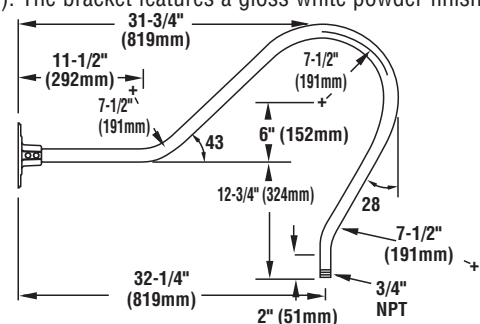

GB G 3 GWT - 3/4" Single Reflector Gooseneck Wall Bracket. Features rigid conduit and cast wall plate which fits 4" octagonal box (by other). The bracket features a gloss white powder finish.