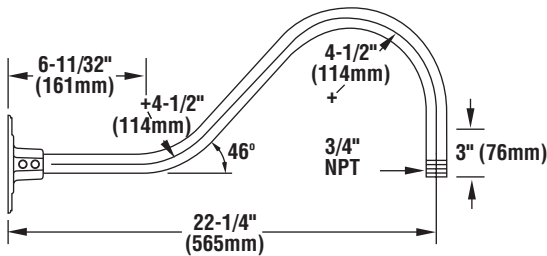

# LSI ABOLITE GOOSENECK AND WALL BRACKETS

Brackets are finished in gloss white powder, other optional colors are available. All brackets suitable for use in wet locations, and mounts to recessed 4" octagon box (by others). Fixtures used in wet locations must be specified "WL" separately. To order, specify catalog number indicated.

**NOTE:** Brackets feature 3/4" stems which slip fit into wall plate (wall end is unthreaded). Conduit may be cut down (in the field by other) to shorten bracket length.

CA5 wall plate included with all goosenecks.

**GB A 3 GWT** - 3/4" Single Reflector Gooseneck Wall Bracket. Features rigid conduit and cast wall plate which fits 4" octagonal box (by other). The bracket features a gloss white powder finish.

**GB B 3 GWT** - 3/4" Single Reflector Gooseneck Wall Bracket. Features rigid conduit and cast wall plate which fits 4" octagonal box (by other). The bracket features a gloss white powder finish.

**GB E 3 GWT** - 3/4" Single Reflector Gooseneck Wall Bracket. Features rigid conduit and cast wall plate which fits 4" octagonal box (by other). The bracket is designed to be mounted to a horizontal surface, but could also be mounted to a wall. The bracket features a gloss white powder finish.