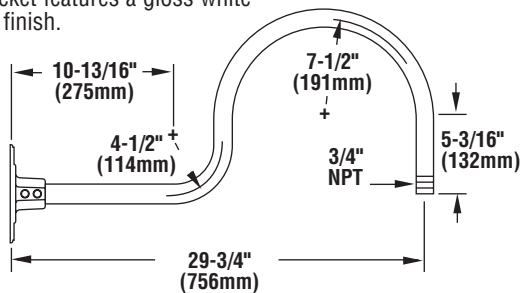

**NOTE:** Brackets feature 3/4" stems which slip fit into wall plate (wall end is unthreaded). Conduit may be cut down (in the field by other) to shorten bracket length.

CA5 wall plate included with all goosenecks.

**GB A 3 GWT** - 3/4" Single Reflector Gooseneck Wall Bracket. Features rigid conduit and cast wall plate which fits 4" octagonal box (by other). The bracket features a gloss white powder finish.

**GB B 3 GWT** - 3/4" Single Reflector Gooseneck Wall Bracket. Features rigid conduit and cast wall plate which fits 4" octagonal box (by other). The bracket features a gloss white powder finish.

**GB C 3 GWT** - 3/4" Single Reflector Gooseneck Wall Bracket. Features rigid conduit and cast wall plate which fits 4" octagonal box (by other). The bracket features a gloss white powder finish.

**GB D 3 GWT** - 3/4" Single Reflector Gooseneck Wall Bracket. Features rigid conduit and cast wall plate which fits 4" octagonal box (by other). The bracket features a gloss white powder finish.

**GB E 3 GWT** - 3/4" Single Reflector Gooseneck Wall Bracket. Features rigid conduit and cast wall plate which fits 4" octagonal box (by other). The bracket is designed to be mounted to a horizontal surface, but could also be mounted to a wall. The bracket features a gloss white powder finish.