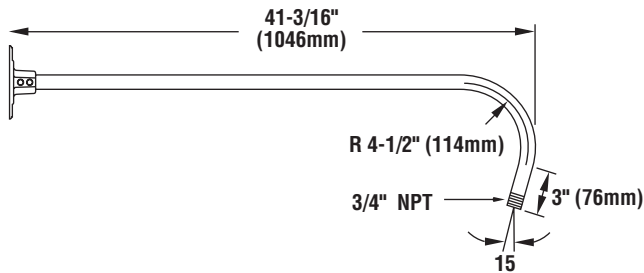

GB P 3 GWT - 3/4" Single Reflector Gooseneck Wall Bracket. Features rigid conduit and cast wall plate which fits 4" octagonal box (by other). The bracket features a gloss white powder finish.