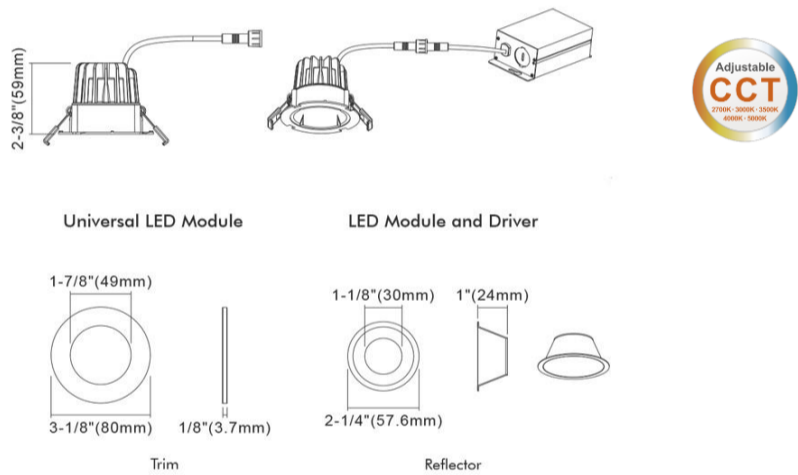

### DESCRIPTION

2" Recessed LED With Integral Driver In Connection Box  
Interchangeable Reflectors, Trims & Lens Available

### FEATURES & BENEFITS

- Round, Square & Specialty** trims - designer series fixture
- 27K, 30K, 40K, 5CCT** field selectable & **Dim to Warm 3000-1800K** options
- CRI 90+** for True Color Rendering
- 2 3/8" Thick** - Install Where Ceiling Space Is Limited
- Beam options: **38°**(standard), **24°** & **60°** available as adder
- Type IC Rated** - No Housing Required
- Fast & Easy** To Install - Save On Labor
- Driver Inside Connection Box** - No Junction Box Needed

**DIMENSIONS:** ID 1 7/8" ; OD 3 1/8" ; Cut Out Needed For Driver 2 3/4"

Ceiling Clearance Required: 4 1/2"      120V Triac Dim Driver Included