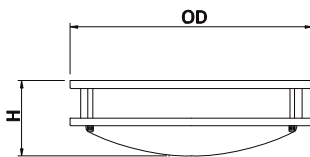

Features

Housing

Die-formed Cold-rolled Steel
Pendant Type Options
Finish Option: -62 Satin Nickel, -01 Polish Brass, -06 White, -30 Oil Rubbed Bronze

Optical

Shade: High Transmission Acrylic Create Excellent Light Distribution and Uniformity

Electrical

High Power Factor (> 0.95), Low THD (< 20%)

Lamp

Built-in LED: High Efficiency, High CRI, Binned and Mixed to Reach Uniform Light.
Color Temperature Option – 3000K, 3500K, 4000K, 5000K
MCT Type: Get Preferable Fixture Color Temperature by Slide Switch on LED Board
Color Temperature Option – 3000K, 3500K, 4000K

Certifications

ETL/cETL Listed, Suitable for Damp Locations

Warranty

5 Years Warranty on Driver and LED Module

-PDB

LED Type

Model	Input Voltage	Input Wattage	Lumen (TYP)	CRI	Dimension (OD X H)	Energy Star
DC010D-2G-9W-xxxxK	120V	9W	900 / 3000K	> 80	10.4" x 4.2"	Yes
DC010D-2G-11W-xxxxK	120V	11W	1000 / 3000K	> 80	10.4" x 4.2"	Yes
DC010D-2G-xxxxK	120V	18W	1340 / 3000K	> 80	10.4" x 4.2"	---
DC012D-2G-9W-xxxxK	120V	9W	880 / 3000K	> 80	11.8" x 4.2"	Yes
DC012D-2G-11W-xxxxK	120V	11W	1030 / 3000K	> 80	11.8" x 4.2"	Yes
DC012D-2G-xxxxK	120V	18W	1430 / 3000K	> 80	11.8" x 4.2"	Yes
DC014D-2G-xxxxK	120V ~ 277V	23W	2267 / 3000K	> 80	14.5" x 4.6"	Yes
DC016D-2G-xxxxK	120V ~ 277V	28W	2600 / 3000K	> 80	16.0" x 4.9"	Yes
DC018D-2G-xxxxK	120V ~ 277V	35W	3364 / 3000K	> 80	17.8" x 4.9"	Yes
DC021D-2G-xxxxK	120V ~ 277V	40W	3500 / 3000K	> 80	20.5" x 5.0"	Yes
DC238D-xxxxK	120V ~ 277V	40W	3450 / 3000K	> 80	24.1" x 5.0"	Yes

LED Type

Model	Input Voltage	Input Wattage	Lumen (TYP)	CRI	Dimension (OD X H)	Energy Star
DC010D-2G-MCT	120V	18W	1340 / 3000K	> 80	10.0" x 4.2"	---
DC012D-2G-MCT	120V	18W	1430 / 3000K	> 80	11.8" x 4.2"	Yes
DC014D-2G-MCT	120V ~ 277V	24W	2267 / 3000K	> 80	14.5" x 4.6"	Yes
DC016D-2G-MCT	120V ~ 277V	28W	2600 / 3000K	> 80	16.0" x 4.9"	Yes
DC018D-2G-MCT	120V ~ 277V	35W	3364 / 3000K	> 80	17.8" x 4.9"	Yes
DC021D-2G-MCT	120V ~ 277V	40W	3500 / 3000K	> 80	20.5" x 5.0"	Yes
DC238D-2G-MCT	120V ~ 277V	40W	3450 / 3000K	> 80	24.1" x 5.0"	Yes