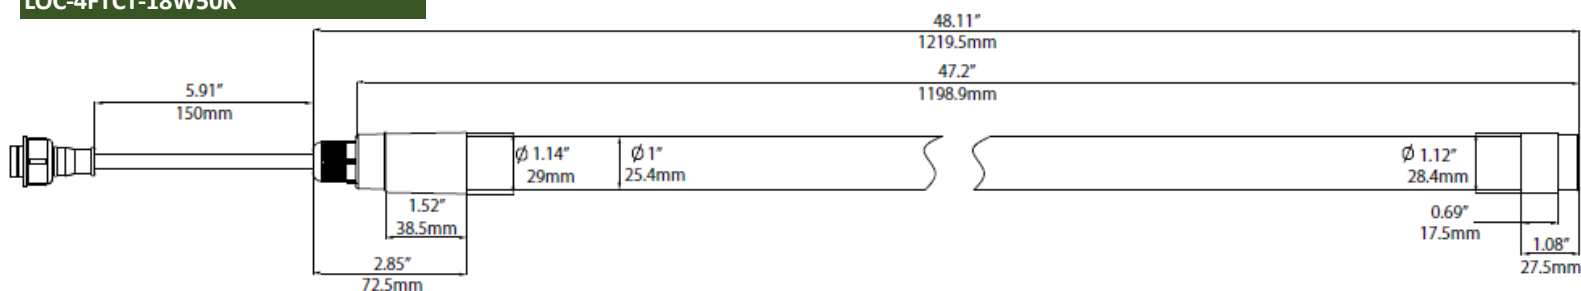

LOC-4FTCT-18W50K

WATTAGE	CCT	LUMENS	EFFICACY	VOLTAGE	CRI	POWER FACTOR	THD	REPLACES
18W	5000K	2,700LM	150lm/W	120-277V	85	0.99	20%	

LOC-5FTCT-23W50K

WATTAGE	CCT	LUMENS	EFFICACY	VOLTAGE	CRI	POWER FACTOR	THD	REPLACES
23W	5000K	3,350LM	145.7lm/W	120-277V	85	0.99	20%	

LOC-6FTCT-27W50K

WATTAGE	CCT	LUMENS	EFFICACY	VOLTAGE	CRI	POWER FACTOR	THD	REPLACES
27W	5000K	4,000LM	148.2lm/W	120-277V	85	0.99	20%	

MEASUREMENTS

LOC-4FTCT-18W50K