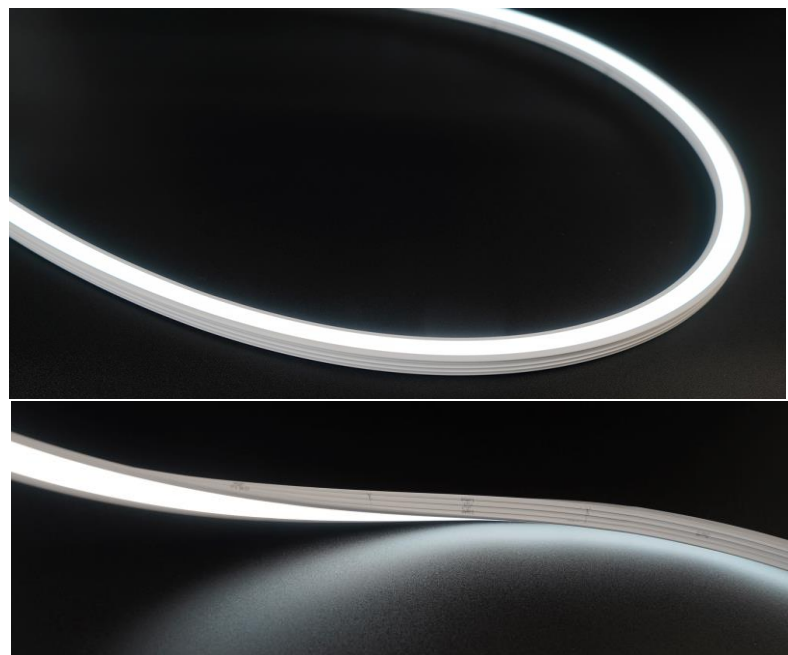

ES-1010HB-C-10W-IP67

Recessed Mount Side Bendable LED Neonflex 24V 3W/ft 10mm IP67

Project: _____

Location: _____

Model # : _____ Qty: _____

Notes: _____

DESCRIPTION

- Recessed mount side bendable LED neonflex waterproof
- Seamless linear light - no diffused cover needed
- No aluminum channel needed
- No hotspots and with CRI 90+ for vibrant colors
- Reinforced design for stable performance when bending
- 4 oz copper PCB and real gold wires for superb light maintenance
- Wires on both ends and 2 additional end caps included
- Available in 4ft, 8ft and 16ft lengths

INSTALLATION INSTRUCTIONS

- Cut 3/8" x 3/8" (10 mm x 10 mm) channel in the surface you would like to mount the recessed neonflex into
- Push in the recessed neonflex inside
Note that the front and end caps dimensions are 1/2" x 1/2" (12 mm x 12 mm)

- You may cut it once and use the wires on both ends to power the pieces.
Cut on trim marks every 4"

Minimum Bending Diameter: 4" (100mm) Horizontal

ORDERING GUIDE

example: **ES-1010HB-C-10W-IP67-30K-16FT**

	- CCT (K)	- Length
ES-1010HB-C-10W-IP67	-27K	-4FT
	-30K	-8FT
	-40K	-16FT
	-50K	

2 end caps included in every package

SPECIFICATION (tolerance +/- 10%)	
Applications	Recessed Undercabinet & Linear Lighting
Power	3 W/ft (10 W/m)
Input	24V DC
Stock CCTs	2700 K 3000 K 4000 K 5000 K
Light output per foot	180 lm 192 lm 201 lm 204 lm
Efficiency	60 lm/W 64 lm/W 67 lm/W 68 lm/W
CRI	90 +
Available Lengths	4 ft, 8 ft, 16 ft
Maximum Connection Length	33 ft
Dimensions	3/8" x 3/8" (10 mm x 10 mm)
Beam Angle	110°
Dimmable	Yes
LED Operation Type	Constant Voltage
IP Grade	IP 67
Approved Location	Wet Location
Operating Temperature	-4°F (-20°C) to +220°F (+105°C)
Cutttable Increment	4" (100 mm)
Minimum Bending Diameter	4" (100mm) Horizontal
Projected Life	70% Light Output at 50,000 Hours
Certification	c UL us
Warranty	5 Year Indoor / 3 Year Outdoor