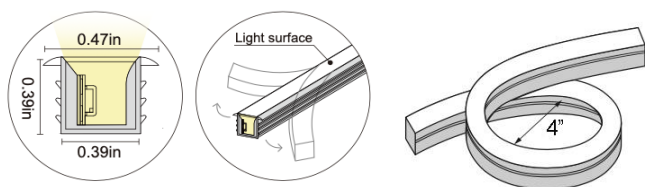

ES-1010HB-C-10W-IP67

Recessed Mount Side Bendable LED Neonflex 24V 3W/ft 10mm IP67

Project: _____

Location: _____

Model # : _____ Qty: _____

Notes: _____

DESCRIPTION

- Recessed mount side bendable LED neonflex waterproof
- Seamless linear light - no diffused cover needed
- No aluminum channel needed
- No hotspots and with CRI 90+ for vibrant colors
- Reinforced design for stable performance when bending
- 4 oz copper PCB and real gold wires for superb light maintenance
- Wires on both ends and 2 additional end caps included
- Available in 4ft, 8ft and 16ft lengths

INSTALLATION INSTRUCTIONS

- Cut 3/8" x 3/8" (10 mm x 10 mm) channel in the surface you would like to mount the recessed neonflex into
- Push in the recessed neonflex inside
Note that the front and end caps dimensions are 1/2" x 1/2" (12 mm x 12 mm)

- You may cut it once and use the wires on both ends to power the pieces.
Cut on trim marks every 4"

Minimum Bending Diameter: 4" (100mm) Horizontal

ORDERING GUIDE

example: **ES-1010HB-C-10W-IP67-30K-16FT**

	- CCT (K)	- Length
ES-1010HB-C-10W-IP67	-27K	-4FT
	-30K	-8FT
	-40K	-16FT
	-50K	

2 end caps included in every package

SPECIFICATION (tolerance +/- 10%)	
Applications	Recessed Undercabinet & Linear Lighting
Power	3 W/ft (10 W/m)
Input	24V DC
Stock CCTs	2700 K 3000 K 4000 K 5000 K
Light output per foot	180 lm 192 lm 201 lm 204 lm
Efficiency	60 lm/W 64 lm/W 67 lm/W 68 lm/W
CRI	90 +
Available Lengths	4 ft, 8 ft, 16 ft
Maximum Connection Length	33 ft
Dimensions	3/8" x 3/8" (10 mm x 10 mm)
Beam Angle	110°
Dimmable	Yes
LED Operation Type	Constant Voltage
IP Grade	IP 67
Approved Location	Wet Location
Operating Temperature	-4°F (-20°C) to +220°F (+105°C)
Cutttable Increment	4" (100 mm)
Minimum Bending Diameter	4" (100mm) Horizontal
Projected Life	70% Light Output at 50,000 Hours
Certification	c UL us
Warranty	5 Year Indoor / 3 Year Outdoor