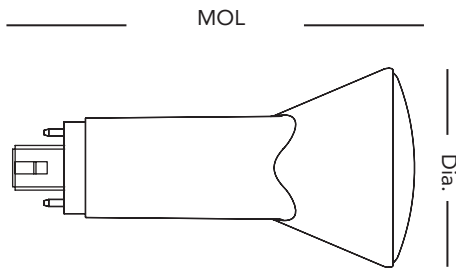

Note: Where xxx means 824-965 which indicates CRI and color temperature.

System wattage and lumen output will vary based on number of lamps, ballast & fixture type. Above data is for indication only. Please visit www.greencreative.com for full compatibility list

Project Name:	Type:
Part Number:	Date:

DIRECT PL

DIMENSION & WEIGHT

Model	5.5PLH/xxx/DIR/RC	8.5PLH/xxx/DIR/R 10.5PLH/930/DIR	14.5PLH/xxx/DIR*
Compatible base	G24q/GX24q (4-pin)		
MOL	5-3/8"	6-3/8"	6-5/8"
Dia.	1-5/16"	1-5/16"	1-3/4"
Weight	0.15lb	0.18lb	0.52lb

Where xxx means 824-965 which indicates CRI and color temperature
 *14.5PLH may not fit in all recessed cans. It is recommended a test installation prior to the final installation

G24q/GX24q (4-pin)

Model	6PLV/xxx/DIR/R	9.5PLV/xxx/DIR/RC 11PLV/930/DIR/R	17PLV/xxx/DIR
Compatible base	G24q/GX24q (4-pin)		
MOL	5-3/16"	5-3/16"	6-7/16"
Dia.	2-9/16"	2-9/16"	3-1/2"
Weight	0.14lb	0.20lb	0.65lb