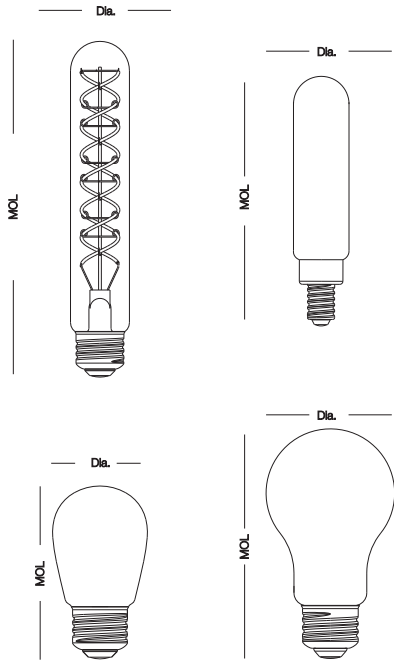

071724

SPECIFICATIONS

Product	Model	Equiv.	CCT	Finish	Wattage (W)	Lumens (LM)	Efficacy (LPW)	Power Factor	Input Voltage	CRI	Beam Angle	Dim.*	UL Location	Fixture Rating	ES	T20	DOE
36075	3FT6DIM/820/A/R	25W	2000K	Amber	3	110	37	≥0.7	120V	82	320°	YES	Wet	Non-Enclosed	N.A.	N.A.	N.A.
36077	1FS14/827/R	11W	2700K	Clear	1	55	55	≥0.7	120V	82	320°	NO	Wet	Non-Enclosed	N.A.	N.A.	N.A.
36078	1FS14/820/A/R	11W	2000K	Amber	1	35	35	≥0.7	120V	82	320°	NO	Wet	Non-Enclosed	N.A.	N.A.	N.A.
36082	9FA19DIM/927/R	60W	2700K	Clear	9	810	90	≥0.7	120V	92	320°	YES	Wet	Non-Enclosed	✓	✓	✓
36083	9FA19DIM/927/FR/R	60W	2700K	Frosted	9	810	89	≥0.7	120V	92	320°	YES	Wet	Non-Enclosed	✓	✓	✓
36084	7.5FA19DIM/820/A/R	60W	2000K	Amber	7.5	600	80	≥0.7	120V	82	320°	YES	Wet	Non-Enclosed	N.A.	N.A.	N.A.
36085	7.5FA19DIM/827/SB/R	60W	2700K	Silver Bowl	7.5	700	93	≥0.7	120V	82	320°	YES	Wet	Non-Enclosed	N.A.	N.A.	✓

GREENCREATIVE

PREMIUM FILAMENT BULB FAMILY

DIMENSION & WEIGHT

Product	Model	Base	MOL	Dia.	Weight
36075	3FT6DIM/820/A/R	E12	3-9/16"	15/16"	0.03lb
36076	3.5FT10DIM/820/A/R	E26	7-7/16"	1-1/8"	0.1lb
36077	1FS14/827/R	E26	3-3/8"	1-3/4"	0.04lb
36078	1FS14/820/A/R	E26	3-3/8"	1-3/4"	0.04lb
36080	5FA19DIM/927/FR/R	E26	4-3/16"	2-3/8"	0.07lb
36082	9FA19DIM/927/R	E26	4-3/16"	2-3/8"	0.07lb
36083	9FA19DIM/927/FR/R	E26	4-3/16"	2-3/8"	0.07lb
36084	7.5FA19DIM/820/A/R	E26	4-3/16"	2-3/8"	0.07lb
36085	7.5FA19DIM/827/SB/R	E26	4-3/16"	2-3/8"	0.07lb