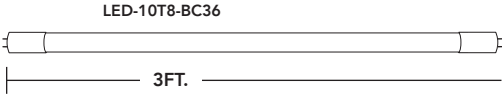

PART #	UPC	REPLACES	WATTAGE	LUMENS	CCT (K)	BASE	LENGTH	QUICK SHIP
LED-8T8-840BC24-G3	844006022716	17W	8W	1250	4000K	G13	2 FT	●
LED-10T8-840BC36-G3	844006022754	25W	10W	1450	4000K	G13	3 FT	●
LED-12T8-840BC48-G3	844006022792	32W	12W	1800	4000K	G13	4 FT	●
LED-15T8-840BC48-G3	844006022839	32W	15W	2200	4000K	G13	4 FT	●
LED-15U6-840BC-G3	844006024253	32W	15W	2200	4000K	2G13	2 FT	●

* All models intended to replace T8 fluorescent lamps of the same length.

* See page 2 for additional color temperatures.

FOR PRODUCT INFO ("LED" MODEL #) CONTACT.....Light Efficient Design • 188 S. Northwest Highway • Cary, IL 60013 • 847.380.3540 • led-llc.com
 FOR PRODUCT INFO ("RP" MODEL #) CONTACT.....RemPhos by Light Efficient Design • 30 Log Bridge Road, Building 200 • Middleton, MA 01949 • 877.997.3674 • remphos.com

05.02.19 Information is subject to change without notice.

T8 RETROFITS BALLAST COMPATIBLE - TYPE A

PART NUMBER BUILDER

MFR	WATTAGE	PRODUCT	CCT	TECHNOLOGY	LENGTH (IN)	GENERATION
LED		T8		BC		G3
	8		830=3000K/85CRI		24	
	10		835=3500K/85CRI		36	
	12		840=4000K/85CRI		48	
	15		850=5000K/85CRI			