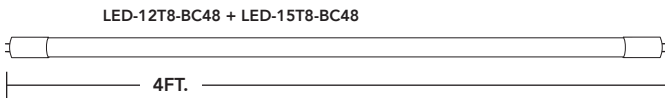

T8 RETROFITS

BALLAST COMPATIBLE - TYPE A - DOUBLE-ENDED POWER

easiest installation

LED-15U6-840BC-G3

- 8W, 10W, 12W & 15W models.
- Available in 2ft, 3ft & 4ft lengths.
- 3000K, 3500K, 4000K & 5000K color options.
- Beautiful uniform illumination from our glass construction.
- Frosted lens softens the light output.
- Approved for installation in completely enclosed fixtures.

PART #	UPC	REPLACES	WATTAGE	LUMENS	CCT (K)	BASE	LENGTH	QUICK SHIP
LED-8T8-840BC24-G3	844006022716	17W	8W	1250	4000K	G13	2 FT	●
LED-10T8-840BC36-G3	844006022754	25W	10W	1450	4000K	G13	3 FT	●
LED-12T8-840BC48-G3	844006022792	32W	12W	1800	4000K	G13	4 FT	●
LED-15T8-840BC48-G3	844006022839	32W	15W	2200	4000K	G13	4 FT	●
LED-15U6-840BC-G3	844006024253	32W	15W	2200	4000K	2G13	2 FT	●

* All models intended to replace T8 fluorescent lamps of the same length.

* See page 2 for additional color temperatures.

FOR PRODUCT INFO ("LED" MODEL #) CONTACT.....Light Efficient Design • 188 S. Northwest Highway • Cary, IL 60013 • 847.380.3540 • led-llc.com
 FOR PRODUCT INFO ("RP" MODEL #) CONTACT.....RemPhos by Light Efficient Design • 30 Log Bridge Road, Building 200 • Middleton, MA 01949 • 877.997.3674 • remphos.com

05.02.19 Information is subject to change without notice.

T8 RETROFITS BALLAST COMPATIBLE - TYPE A

PART NUMBER BUILDER

MFR	WATTAGE	PRODUCT	CCT	TECHNOLOGY	LENGTH (IN)	GENERATION
LED		T8		BC		G3
	8		830=3000K/85CRI		24	
	10		835=3500K/85CRI		36	
	12		840=4000K/85CRI		48	
	15		850=5000K/85CRI			