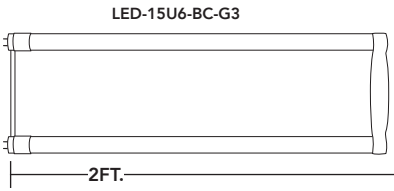

T8 RETROFITS BALLAST COMPATIBLE - TYPE A