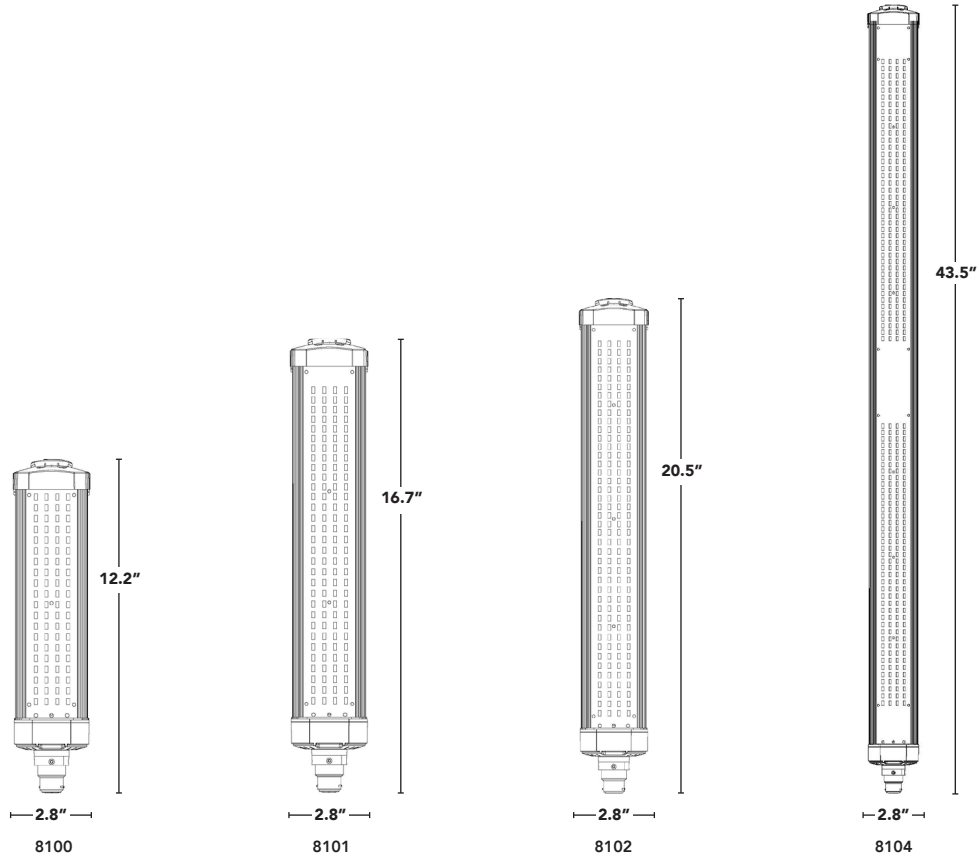

SOX LAMP

PART #	UPC	REPLACES	WATTAGE	LUMENS	COLOR	BASE
LED-8100-AMB	844006038359	Up to 35W	20W	822	AMBER	B22D
LED-8100-22K	844006083779	Up to 35W	20W	2030	2200K	B22D
LED-8100-40K	844006083786	Up to 35W	20W	3022	4000K	B22D
LED-8101-AMB	844006038366	Up to 55W	35W	1258	AMBER	B22D
LED-8101-22K	844006083793	Up to 55W	35W	3232	2200K	B22D
LED-8101-40K	844006083809	Up to 55W	35W	5156	4000K	B22D
LED-8102-AMB	844006038373	Up to 90W	60W	1657	AMBER	B22D
LED-8102-22K	844006083816	Up to 90W	60W	5769	2200K	B22D
LED-8102-40K	844006083823	Up to 90W	60W	8198	4000K	B22D
LED-8104-AMB	844006038380	Up to 180W	100W	2873	AMBER	B22D
LED-8104-22K	844006083830	Up to 180W	100W	11576	2200K	B22D
LED-8104-40K	844006083847	Up to 180W	100W	15472	4000K	B22D