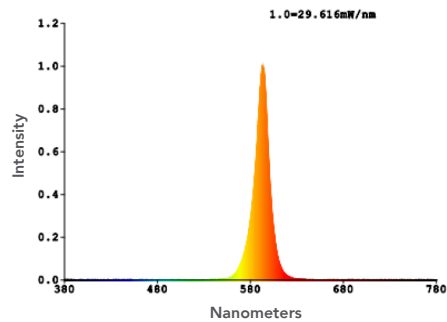

SCREW-IN
RETROFITS

SOX LAMP

- > 20W, 35W, 60W & 100W models designed to replace 35W to 180W LPS SOX lamps.
- > Advanced active cooling provides excellent thermal management resulting in high light output & long life.
- > Directional light output delivers superior "dark sky" performance.
- > USA designed and specified internal LED driver.
- > Innovative aluminum heat sink with size options to fill entire fixture.
- > Support harness included.
- > 590 nm, single color, narrow band LEDs are available to eliminate blue light emissions. See -AMB version on page 2.

three spectral ->
output choices:
2200K (Full spectrum)
4000K (Full spectrum)
Amber (590nm, narrow band)

LED-8101

-AMB Spectral Output Chart

ALSO WORKS
ON 208V & 240V

INSTALL
METHOD

BASE TYPE

ACTIVE
COOLING