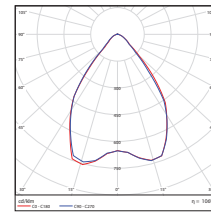

13" w/Reflector - 150 Watt
DLC Premium