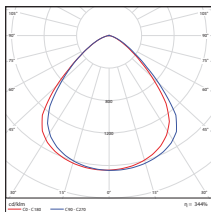

### DIMENSIONS

**11" - 100 Watt**  
5.95-lbs

**13" - 150 Watt**  
7.12-lbs

**15" - 200 Watt**  
8.53-lbs

### PHOTOMETRICS CHART

**11" - 100 Watt**  
DLC Premium

| Center Beam Ft. | Beam Width |
|-----------------|------------|
| 5.0R            | 30.4 fc    |
| 10.0R           | 76.1 fc    |
| 15.0R           | 33.9 fc    |
| 20.0R           | 19.0 fc    |
| 25.0R           | 12.2 fc    |
| 30.0R           | 8.46 fc    |

Vert. Spread: 91.5°  
Horiz. Spread: 92.1°

**13" - 150 Watt**  
DLC Premium

| Center Beam Ft. | Beam Width |
|-----------------|------------|
| 5.0R            | 466 fc     |
| 10.0R           | 117 fc     |
| 15.0R           | 51.8 fc    |
| 20.0R           | 29.1 fc    |
| 25.0R           | 18.6 fc    |
| 30.0R           | 12.9 fc    |