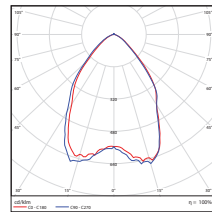

### PHOTOMETRICS CHART

**11" - 100 Watt**  
DLC Premium

| Center Beam Ft. | Beam Width |
|-----------------|------------|
| 5.0R            | 30.4 fc    |
| 10.0R           | 76.1 fc    |
| 15.0R           | 33.9 fc    |
| 20.0R           | 19.0 fc    |
| 25.0R           | 12.2 fc    |
| 30.0R           | 8.46 fc    |

Vert. Spread: 91.5°  
Horiz. Spread: 92.1°

**13" - 150 Watt**  
DLC Premium

| Center Beam Ft. | Beam Width |
|-----------------|------------|
| 5.0R            | 466 fc     |
| 10.0R           | 117 fc     |
| 15.0R           | 51.8 fc    |
| 20.0R           | 29.1 fc    |
| 25.0R           | 18.6 fc    |
| 30.0R           | 12.9 fc    |

Vert. Spread: 84.7°  
Horiz. Spread: 85.4°

**15" - 200 Watt**  
DLC Premium

| Center Beam Ft. | Beam Width |
|-----------------|------------|
| 5.0R            | 597 fc     |
| 10.0R           | 149 fc     |
| 15.0R           | 66.3 fc    |
| 20.0R           | 37.5 fc    |
| 25.0R           | 22.9 fc    |
| 30.0R           | 15.6 fc    |

Vert. Spread: 90.4°  
Horiz. Spread: 90.9°

**11" w/Reflector - 100 Watt**  
DLC Premium

| Center Beam Ft. | Beam Width |
|-----------------|------------|
| 5.0R            | 685 fc     |
| 10.0R           | 166 fc     |
| 15.0R           | 74.6 fc    |
| 20.0R           | 42.2 fc    |
| 25.0R           | 26.8 fc    |
| 30.0R           | 18.7 fc    |