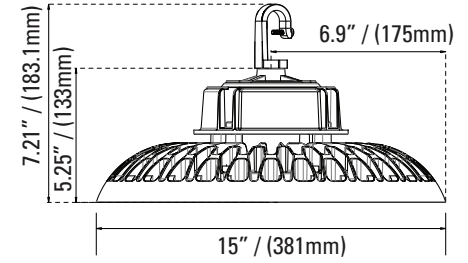

### DIMENSIONS

**11" - 100 Watt**  
5.95-lbs

**13" - 150 Watt**  
7.12-lbs

**15" - 200 Watt**  
8.53-lbs

### PHOTOMETRICS CHART

**11" - 100 Watt**  
DLC Premium

| Center Beam Ft. | Beam Width |
|-----------------|------------|
| 5.0R            | 30.4 fc    |
| 10.0R           | 76.1 fc    |
| 15.0R           | 33.9 fc    |
| 20.0R           | 19.0 fc    |
| 25.0R           | 12.2 fc    |
| 30.0R           | 8.46 fc    |