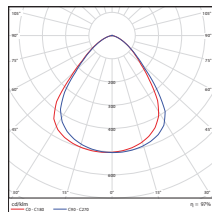

### DIMENSIONS

**11" - 100 Watt**  
5.95-lbs

**13" - 150 Watt**  
7.12-lbs

**15" - 200 Watt**  
8.53-lbs

### PHOTOMETRICS CHART

**11" - 100 Watt**  
DLC Premium

| Center Beam Ft. | Beam Width |
|-----------------|------------|
| 5.0R            | 30.4 fc    |
| 10.0R           | 76.1 fc    |
| 15.0R           | 33.9 fc    |
| 20.0R           | 19.0 fc    |
| 25.0R           | 12.2 fc    |
| 30.0R           | 8.46 fc    |

Vert. Spread: 91.5°  
Horiz. Spread: 92.1°

**13" - 150 Watt**  
DLC Premium

| Center Beam Ft. | Beam Width |
|-----------------|------------|
| 5.0R            | 466 fc     |
| 10.0R           | 117 fc     |
| 15.0R           | 51.8 fc    |
| 20.0R           | 29.1 fc    |
| 25.0R           | 18.6 fc    |
| 30.0R           | 12.9 fc    |