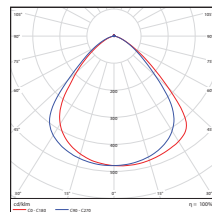

### DIMENSIONS

**11" - 100 Watt**  
5.95-lbs

**13" - 150 Watt**  
7.12-lbs

**15" - 200 Watt**  
8.53-lbs

### PHOTOMETRICS CHART

**11" - 100 Watt**  
DLC Premium

| Center Beam Ft. | Beam Width |
|-----------------|------------|
| 5.0R            | 30.4 fc    |
| 10.0R           | 76.1 fc    |
| 15.0R           | 33.9 fc    |
| 20.0R           | 19.0 fc    |
| 25.0R           | 12.2 fc    |
| 30.0R           | 8.46 fc    |

Vert. Spread: 91.5°  
Horiz. Spread: 92.1°

**13" - 150 Watt**  
DLC Premium

| Center Beam Ft. | Beam Width |
|-----------------|------------|
| 5.0R            | 466 fc     |
| 10.0R           | 117 fc     |
| 15.0R           | 51.8 fc    |
| 20.0R           | 29.1 fc    |
| 25.0R           | 18.6 fc    |
| 30.0R           | 12.9 fc    |

Vert. Spread: 84.7°  
Horiz. Spread: 85.4°

**15" - 200 Watt**  
DLC Premium

| Center Beam Ft. | Beam Width |
|-----------------|------------|
| 5.0R            | 597 fc     |
| 10.0R           | 149 fc     |
| 15.0R           | 66.3 fc    |
| 20.0R           | 37.5 fc    |
| 25.0R           | 22.9 fc    |
| 30.0R           | 15.6 fc    |