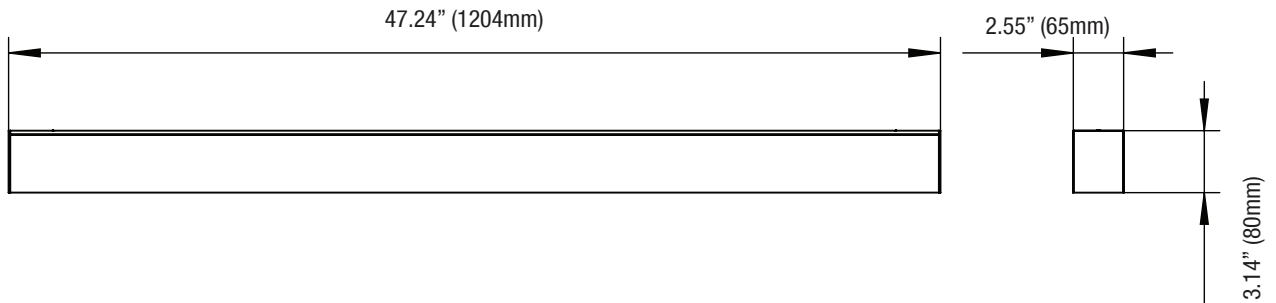

L-Shape

X-Shape

T-Shape

DIMENSIONS

2-ft  
1.98-lbs

4-ft  
3.96-lbs

CONNECTORS

Linkable Connector	L-Shape	X-Shape	T-Shape
<p>1.55" (39.5mm)</p>	<p>3.15" (80mm)</p>	<p>3.15" (80mm)</p>	<p>3.15" (80mm)</p>
<p>2.44" (62mm)</p> <p>6.34" (161mm)</p>	<p>7.64" (194mm)</p> <p>7.64" (194mm)</p>	<p>12.72" (323mm)</p> <p>12.56" (319mm)</p>	<p>12.72" (323mm)</p> <p>7.64" (194mm)</p>