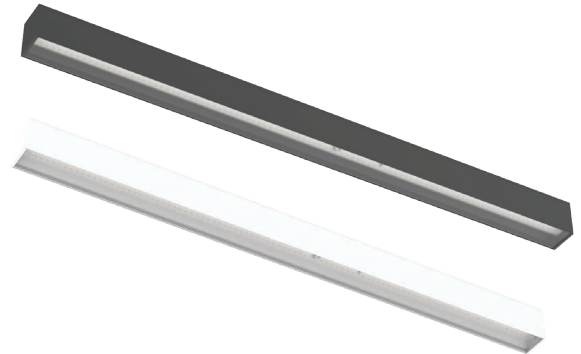

LAL LINEAR ARCHITECTURAL LIGHT

PROJECT: _____

SCHEDULE: _____ DATE: _____

PREPARE BY: _____

NOTES: _____

DESCRIPTION

The selectable wattage LED Linear Fixture from naturaLED is an architectural suspension light that is ideal for commercial spaces like office buildings, healthcare facilities, or even hotels. The features of the Linear Architectural Light (LAL) include: 5-color select (5CCT), 0-10V dimming, and it operates from 120-347V. The LAL fixture distributes light downward. Optional accessories of the upper light modules are available for purchase and joint connectors are available for multiple linkage. The mount can be installed either on a surface, recessed or on a wall, or with the suspension hanging kit that is included. It provides equal light distribution for a variety of commercial spaces.

APPLICATIONS

Commercial Facilities, Offices, Conference Rooms, Retail, Reception Areas, Hallways, Education Facilities

FEATURES

- DLC Standard
- IP20
- ETL / cETL
- Selectable Wattages
- Color Temp: Selectable 5CCT (30/35/40/50/65K)
- Voltage: 120-347V
- Power Factor: >0.9
- Surge Protection: 4KV
- Beam Angle: 110°
- Dimmable: 0-10V
- CRI: 80
- Operating temperature: - 4°F - 122°F
- 5Year Warranty
- Optional for purchase: Uplight bar, Linkable Connector, L-Shape/X-Shape/T-Shape Connectors

Rated Life Hours 50,000
Warranty 5 Years

ACCESSORIES

- Emergency Driver
- Motion Sensor
- Uplight Bar Module
- Connectors (L/T/X)

SAMPLE NUMBER FXLAL60SW/48FR/8CCT5/WH/347

FAMILY	SERIES	WATTAGE	LENGTH/LENS	TYPE/CCT	VOLTAGE
FX Fixture	LAL Linear Architectural Lights	60SW Selectable Wattage 30W~60W	48FR 48-inch Frosted	8CCT5 CRI 80 Selectable CCT (30/35/40/50/65K)	347 120-347V