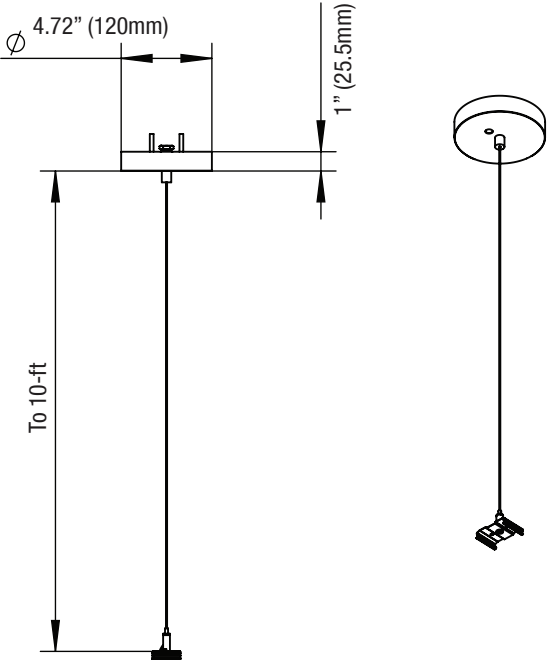

SUSPENSION