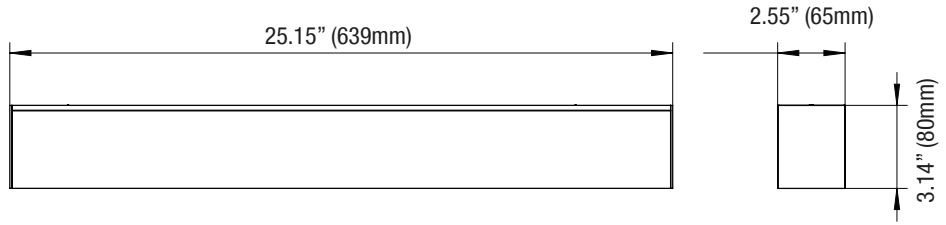

L-Shape

X-Shape

T-Shape

DIMENSIONS

2-ft  
1.98-lbs

4-ft  
3.96-lbs

CONNECTORS

Linkable Connector	L-Shape	X-Shape	T-Shape
<p>1.55" (39.5mm)</p>	<p>3.15" (80mm)</p>	<p>3.15" (80mm)</p>	<p>3.15" (80mm)</p>
<p>2.44" (62mm)</p> <p>6.34" (161mm)</p>	<p>7.64" (194mm)</p> <p>7.64" (194mm)</p>	<p>12.72" (323mm)</p> <p>12.56" (319mm)</p>	<p>12.72" (323mm)</p> <p>7.64" (194mm)</p>