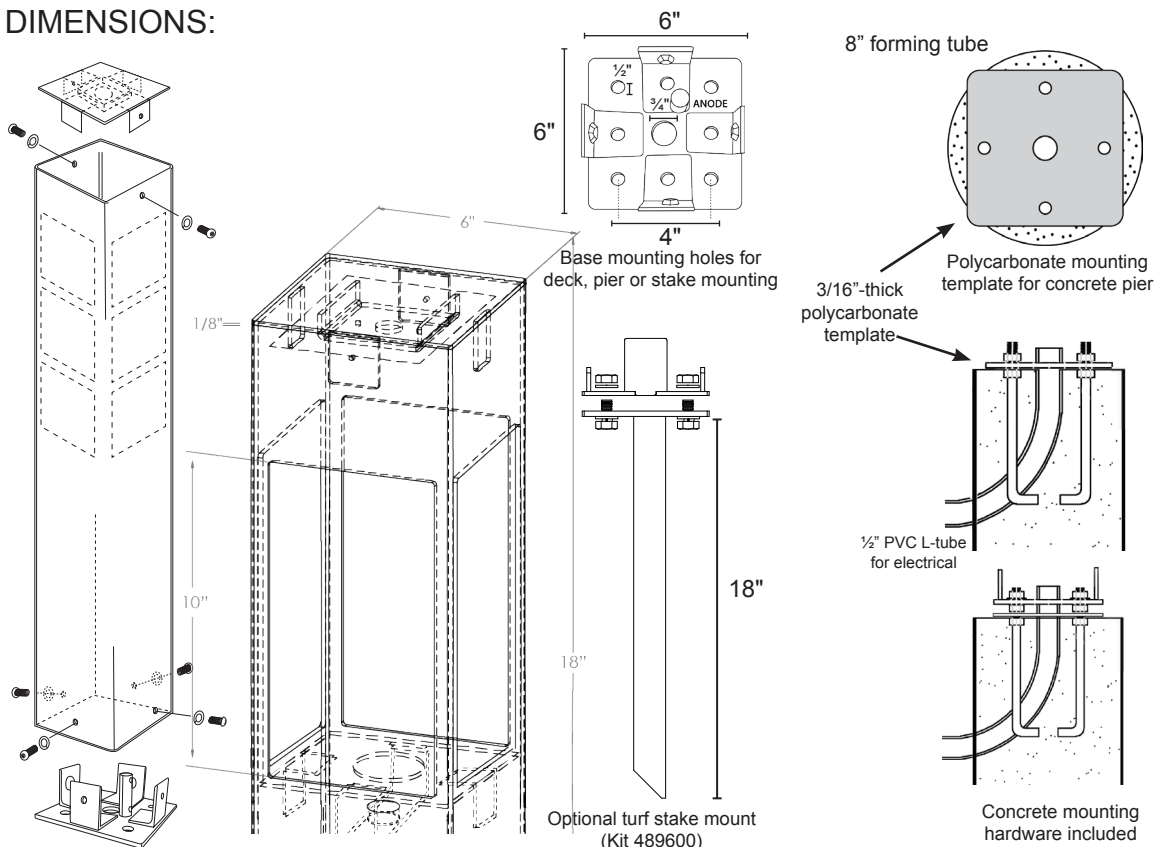

DIMENSIONS:

Cardinal C291-GN20 Patina Texture Semi Gloss	
Cardinal T091-GN57 Verdigris Texture Semi Gloss	
Cardinal T013-RD15 Red Hammer Semi Gloss	
Tiger Drylac 39/40002 Sapphire Hammer	
TCI Powders 9016-8336 Burst Rust	
Tiger Drylac 38/60080 Statuary Bronze	
Tiger Drylac 49/92910 Silver Matte	
Tiger Drylac 39/81420 Jet Black Hammer	
TCI Powders 9030-90922 SD Flat Black	
Powder Buy the Pound SK4331 Fine Textured Black	
Cardinal T012-WH260 White Hammer Semi Gloss	
PPG PCT23104 Vintage Bronze Texture	
Primastic PVB-8109 Jadel/Copper	
Cardinal T064-BL95 Blue Hammer Semi Gloss