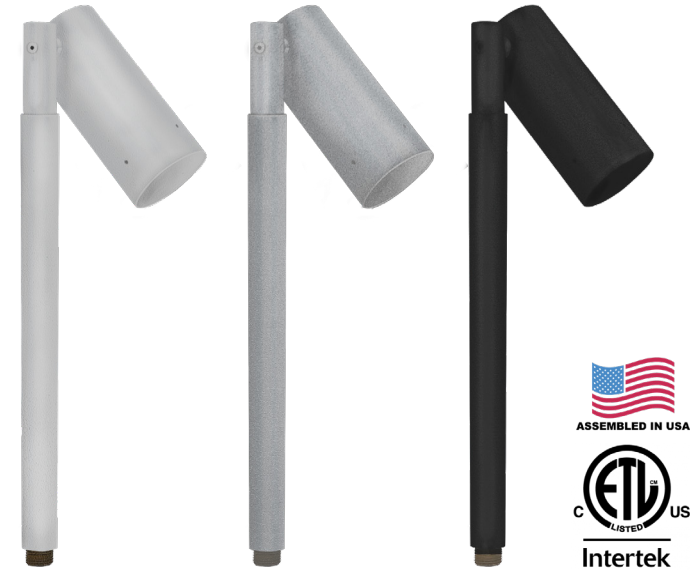

FINISH:

Weathered brass. Architectural colors and custom powder coated colors available.

LENS:

Clear flat tempered glass.

SOCKET/LAMP HOLDER:

One fixed ceramic bi-pin socket with stainless steel retaining springs.

Aria 16" Uplight (489917-P16-BLK)

Aria 20" Uplight (489917-P20-BLK)

Standard colors: Bronze Aria 16" uplight (489917-P16) / Bronze Aria 20" uplight (489917-P20). Architectural colors and powder coated colors are also available.

DIMENSIONS:

LED LAMP SPECIFICATIONS

LAMP TYPE:

12V Dauer MR16 lamp with 5-year warranty, dimmable, and suitable for enclosed luminaires.

OPTICS:

Integral optics providing available beam spreads from 15° to 120°.

EXAMPLE: 489917-P16-4W-25-2700K-MS

FIXTURE	LAMP			MOUNTING
	WATTAGE	BEAM SPREAD	COLOR TEMP.	
489917-P16	2W	25° / 40° / 60° / 100°	2700K / 3000K	MS Composite stake (incl.) 490034 M3 Trident Heavy-Duty 3-Prong Stake 490036 PM Round pier mount 490057 MR Round tapered 3-hole surface mount 490048 MP PVC/Brass post stake 490037
489917-P16-S				
489917-P16 -WH				
489917-P16 -BLK				
489917-P20	3W	25° / 40° / 60°	2700K / 3000K	
489917-P20-S				
489917-P20 -WH	4W	25° / 40° / 60° / 100°	2700K / 3000K	
489917-P20 -BLK				
	5W	15° / 25° / 40° / 60° / 100°	2700K / 3000K	
		25°	Amber / Blue / Green / Red	
	5W	38°	Purple	
	6W	25° / 40° / 60°	2700K / 3000K	
	7W	15° / 30° / 45° / 60° / 120°	2700K / 3000K	