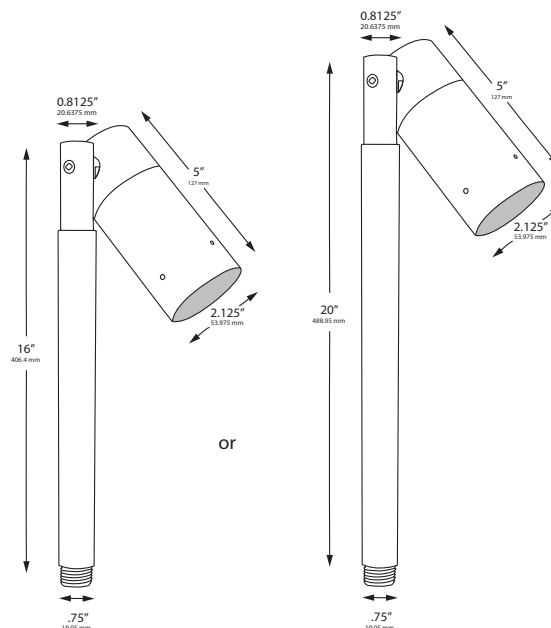

Type:

Model:

ARIA 16" and 20" LED MR16 Path Light Fixture

ORDERING CODE:

489917-P16 (16") 489917-P20 (20")

SPECIFICATIONS

HOUSING:

Solid brass. Threaded with O-ring. Watertight and bug-tight.

DIMENSIONS:

LED LAMP SPECIFICATIONS

LAMP TYPE:

12V Dauer MR16 lamp with 5-year warranty, dimmable, and suitable for enclosed luminaires.

OPTICS:

Integral optics providing available beam spreads from 15° to 120°.