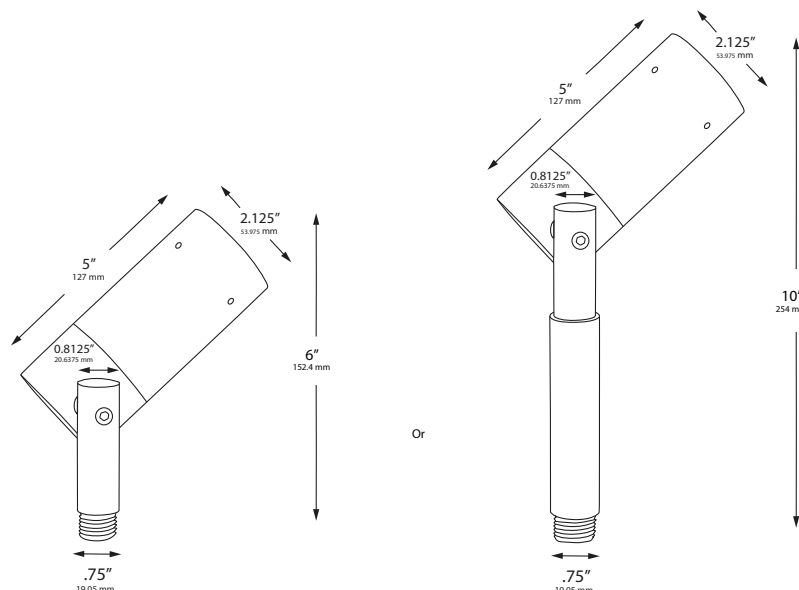

Type:

Model:

ARIA 6" and 10" LED MR16 Uplight Fixture

ORDERING CODE:

489917-UP6 (6") 489917-UP10 (10")

SPECIFICATIONS

HOUSING:

Solid brass. Threaded with O-ring. Watertight and bug-tight.

LAMP TYPE:

12V MR16. LED recommended. 30W halogen or 7W LED maximum.

MOUNTING:

Stake mount included.

WIRING:

Pre-wired with 5' pigtail of 18/2 cable.

WARRANTY:

Lifetime.

DIMENSIONS:

LED LAMP SPECIFICATIONS

LAMP TYPE:

12V Dauer MR16 lamp with 5-year warranty, dimmable, and suitable for enclosed luminaires.

OPTICS:

Integral optics providing available beam spreads from 15° to 120°.