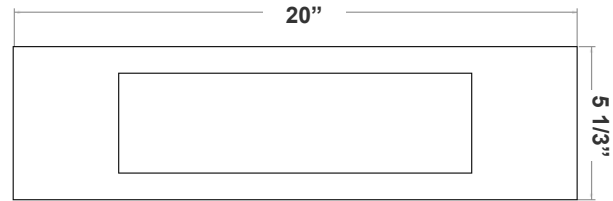

20"(H) x 5 1/3"(W) x 3 3/4"(D)

This fixture is ideal for general site lighting, residential houses, and doorways.

Features

- Die-cast Aluminum weatherproof housing, steel backplate, Aluminum Trim (Dark Bronze or Silver)
- 7-Year Warranty
- Lifespan: 70,000 hr.