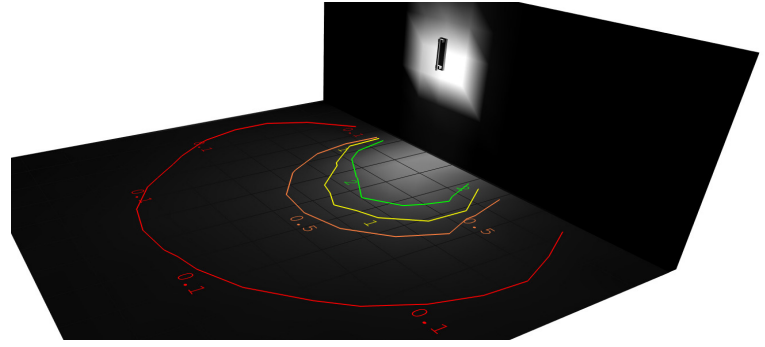

Applications:

- This fixture is ideal for general site lighting, residential houses, and doorways.

Other Models:

- 20W | 1800LM | CRE-MP-10-30K-BR
- 20W | 1800LM | CRE-MP-10-40K-BR
- 20W | 1800LM | CRE-MP-10-50K-BR

Phone: (877) 805-2252 | Fax: (877) 805-2252
www.westgatemfg.com

Photometrics: CRE-MP-10-SIL

BUG Rating: B0-U3-G0

20W 5000K, Area 20'x 24' Mounting Height: 5'

Performance Table: CRE-MP-10-SIL

MODEL NO.	Wattage	Voltage	Lumens	Color Temp.	BUG Rating	LPW
CRE-MP-10-30K-SIL	5W	120-277V	450	3000K	B0-U3-G0	90
CRE-MP-10-40K-SIL	10W		900	4000K		
	15W		1350	5000K		
CRE-MP-10-50K-SIL	20W		1800	5000K		