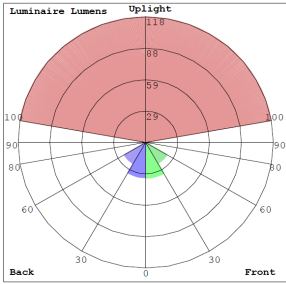

Lighting:

- Multi-Power (the switch is inside fixture)
- Dimming: 0-10V Dimming
- Total lumens: 1800LM Max.
- Color temperature: 3000K/4000K/5000K
- Color rendering index: >90
- Beam Angle: 30°
- Lifespan: 70,000 hr.

Phone: (877) 805-2252 | Fax: (877) 805-2252
www.westgatemfg.com

Photometrics: CRE-MP-10-SIL

BUG Rating: B0-U3-G0

20W 5000K, Area 20'x 24' Mounting Height: 5'

Performance Table: CRE-MP-10-SIL

MODEL NO.	Wattage	Voltage	Lumens	Color Temp.	BUG Rating	LPW
CRE-MP-10-30K-SIL	5W	120-277V	450	3000K	B0-U3-G0	90
CRE-MP-10-40K-SIL	10W		900	4000K		
	15W		1350	5000K		
CRE-MP-10-50K-SIL	20W		1800	5000K		