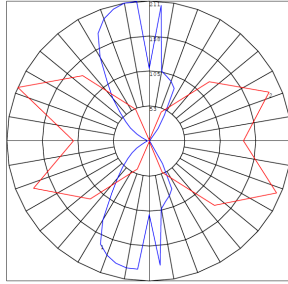

Phone: (877) 805-2252 | Fax: (877) 805-2252
www.westgatemfg.com

Photometrics: CRE-MP-10-SIL

BUG Rating: B0-U3-G0

20W 5000K, Area 20'x 24' Mounting Height: 5'

Performance Table: CRE-MP-10-SIL

MODEL NO.	Wattage	Voltage	Lumens	Color Temp.	BUG Rating	LPW
CRE-MP-10-30K-SIL	5W	120-277V	450	3000K	B0-U3-G0	90
CRE-MP-10-40K-SIL	10W		900	4000K		
	15W		1350	5000K		
CRE-MP-10-50K-SIL	20W		1800	5000K		