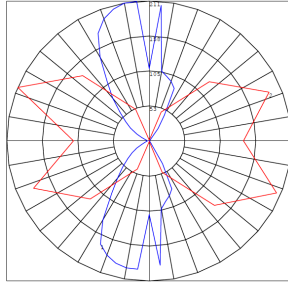

Phone: (877) 805-2252 | Fax: (877) 805-2252
www.westgatemfg.com

Photometrics: CRE-MP-03-BR

BUG Rating: B0-U3-G0

20W 5000K, Area 20'x 24' Mounting Height: 5'

Other Views:

Side View

Front View

Base View