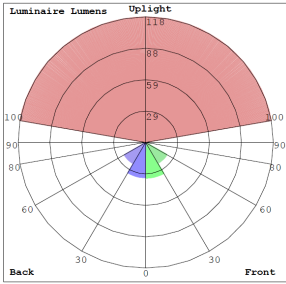

Lighting:

- Multi-Power (the switch is inside fixture)
- Dimming: 0-10V Dimming
- Total lumens: 1800LM Max.
- Color temperature: 3000K/4000K/5000K
- Color rendering index: >90
- Beam Angle: 30°
- Lifespan: 70,000 hr.

Phone: (877) 805-2252 | Fax: (877) 805-2252
www.westgatemfg.com

Photometrics: CRE-MP-03-BR

BUG Rating: B0-U3-G0

20W 5000K, Area 20'x 24' Mounting Height: 5'

Other Views:

Side View

Front View

Base View