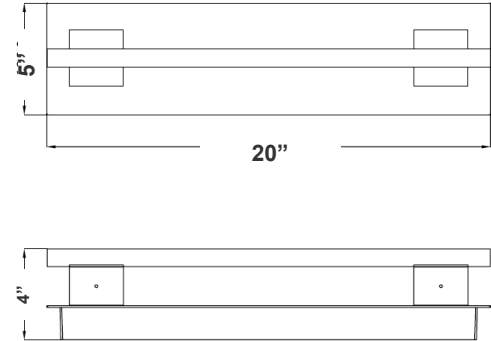

20"(H) X 5"(W) X 4"(D)

This fixture is ideal for general site lighting, residential houses, and doorways.

Features

- Die-cast Aluminum weatherproof housing, steel backplate, Aluminum Trim (Dark Bronze or Silver)
- 7-Year Warranty
- Lifespan: 70,000 hr.

Technical Specifications

Electrical:

- Voltage: 120~277V AC
- Wattage: 5W/10W/15W/20W
- Power Factor: 0.95
- Efficacy: 90LM/W

Mechanical:

- Patent-Pending designs with different light engines (base) and interchangeable designer trims expand the series to multiple color temperatures and models
- Series can be stocked as separate engines and trims to offer a versatile collection at the store level
- Die-cast Aluminum weatherproof housing, steel backplate, Aluminum Trim (Dark Bronze or Silver)
- Operating temperature: -40°F to 104°F
- IP Rating: IP65, Suitable for wet locations
- 7-Year Warranty