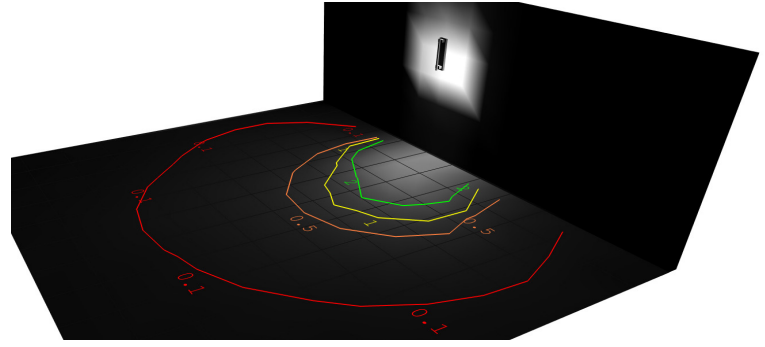

Photometrics: CRE-MP-03-BR

BUG Rating: B0-U3-G0

20W 5000K, Area 20'x 24' Mounting Height: 5'

Other Views:

Performance Table: CRE-MP-03-BR

MODEL NO.	Wattage	Voltage	Lumens	Color Temp.	BUG Rating	LPW
CRE-MP-03-30K-BR	5W	120-277V	450	3000K	B0-U3-G0	90
CRE-MP-03-40K-BR	10W		900	4000K		
	15W		1350	5000K		
CRE-MP-03-50K-BR	20W		1800	5000K		

Factory-Installed Options:

Blank = No Option For Accessories
OPT-EM-FM1INT = INTERNAL EMERGENCY BACKUP BATTERY
OPT-SEN-3MRLV-5 = PROGRAMMABLE MICROWAVE BI-LEVEL
OPT-CLR-85(BK/GR/SR/WHJ) = COLOR PAINT
OPT-PC-BUM = Button Photocell

Sample Ordering

Model	Feature	Style	Color Temp.	Finish			
CRE	-	MP	-	03	-		
			30K = 3000K 40K = 4000K 50K = 5000K			BR = Bronze SIL = Silver	

FACTORY-INSTALLED OPTIONS:

Example:

1. CRE-MP-03-50K-BR (FOR CRE MP 5000K FIXTURE 120V)
2. CRE-MP-03-50K-BR (FOR CRE MP 5000K FIXTURE 120V)
  OPT-EM-FM1INT (INTERNAL EMERGENCY BACKUP BATTERY)