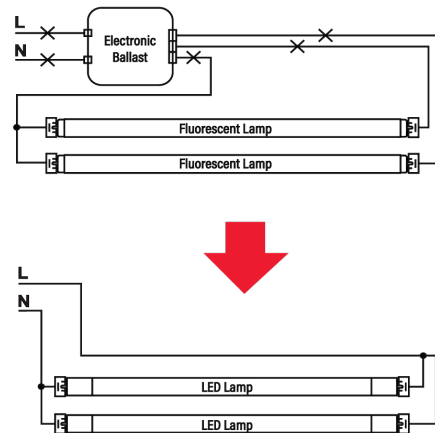

Technical Specifications (continued)

Application:

Suitable for damp locations and totally enclosed fixtures.

Technical Specifications

Accessories:

Cable Kit 4FT: [ST-4L-CABLE-KIT](#)

Cable Kit 6FT: [ST-6L-CABLE-KIT](#)

Surge Protector Compatibility: [SP10KV](#)

Case and Pallet Dimensions

	QTY	LENGTH (in)	WIDTH (in)	HEIGHT (in)
CASE	10	7.7	2.9	111
PALLET	550	43.3	42.5	113.8

Wiring Diagram