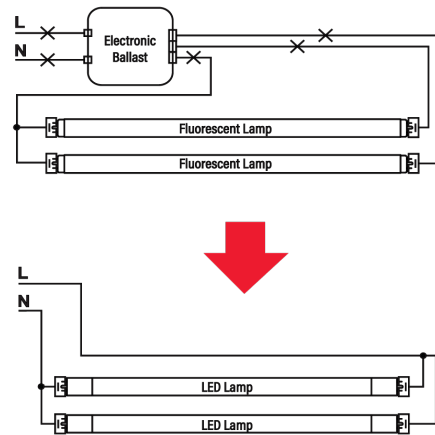

Technical Specifications (continued)

Application:

Suitable for damp locations and totally enclosed fixtures.

Technical Specifications

Accessories:

Cable Kit 4FT: [ST-4L-CABLE-KIT](#)

Cable Kit 6FT: [ST-6L-CABLE-KIT](#)

Surge Protector Compatibility: [SP10KV](#)

Case and Pallet Dimensions

	QTY	LENGTH (in)	WIDTH (in)	HEIGHT (in)
CASE	10	7.7	3	21
PALLET	1540	43.3	43.3	55.1

Wiring Diagram