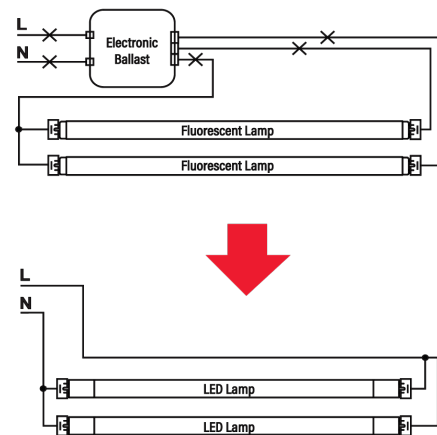

Technical Specifications (continued)

Application:

Suitable for damp locations and totally enclosed fixtures.

Technical Specifications

Accessories:

Cable Kit 4FT: [ST-4L-CABLE-KIT](#)

Cable Kit 6FT: [ST-6L-CABLE-KIT](#)

Surge Protector Compatibility: [SP10KV](#)

Case and Pallet Dimensions

	QTY	LENGTH (in)	WIDTH (in)	HEIGHT (in)
CASE	10	7.7	3	63
PALLET	550	43.7	43.3	65.7

Wiring Diagram