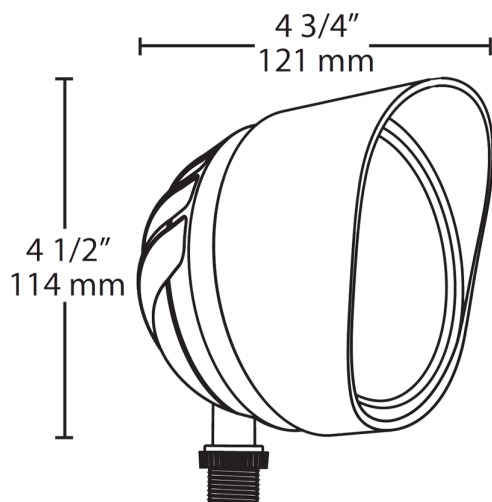

Technical Specifications (continued)

Optical

NEMA Type:

NEMA Beam Spread of 6H x 6V

Electrical

Driver:

Innovative integrated driver technology with 120V TRIAC and ELV dimming

THD:

11.9% at 120V

Power Factor:

99% at 120V

Dimensions

Features

12W LED equivalent to 75W BR30/halogen/wide flood

Mount as an uplight or downlight on a RAB Mighty Post or junction box

Microprismatic diffusion lens for smooth and even light distribution

100,000-hour LED Lifespan

Ordering Matrix

Family	Wattage	Color Temp	Finish	Other Options
BULLET	12	N	B	
	12 = 12W	Blank = 5000K Cool N = 4000K Neutral Y = 3000K Warm	A = Bronze B = Black VG = Verde Green W = White	Blank = Standard