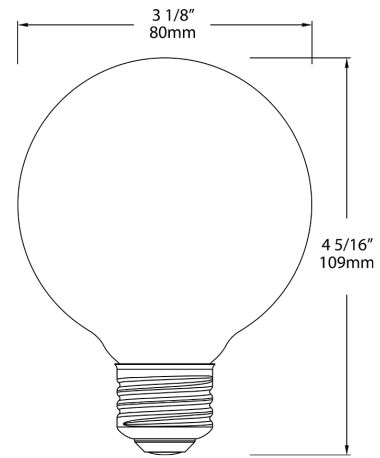

Technical Specifications (continued)

T20 Compliant:

Yes, Title 20 Tier 2

RoHS:

Mercury and UV free. RoHS-compliant components.

FCC:

Complies with Part 15B of the FCC Rules

Model Number for Certification:

G25-3-E26-940-F-C

Minimum Compartment Size

Length x Width x Height [in]	Lamp Quantity
10	1

Case and Pallet Dimensions

	QTY	LENGTH (in)	WIDTH (in)	HEIGHT (in)
CASE	6	0	0	0
PALLET	528	0	0	0

Dimension

Features

- Replacement for conventional decorative lamps
- Filament LED construction gives a unique traditional look and feel for decorative and ambient applications
- Produces rich and vibrant colors, >90CRI
- Rated for use in enclosed and open fixtures in wet locations
- Longer lifespan compared to legacy equivalents minimizes replacement and maintenance costs
- Title 20 Compliant, ENERGY STAR Compliant, UL Listed
- Smooth uniform dimming down to 10% (check dimmer compatibility list)