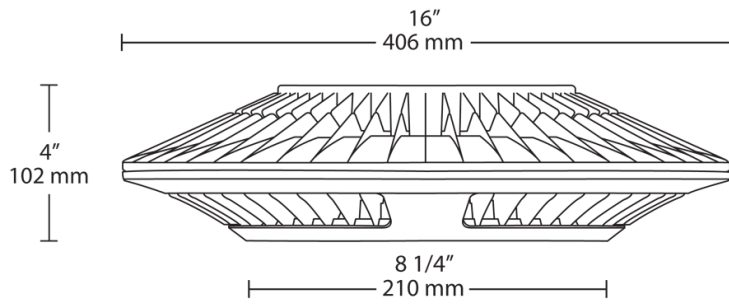

Optical

BUG Rating:

B2 U1 G1

Electrical

THD:

13.6% at 120V

Dimensions

Features