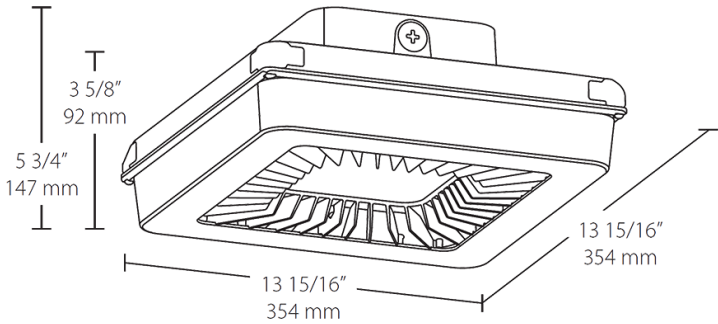

Dimensions

Features

- Ultra-high efficiency
- Pendant or surface mount
- Low glare, vandal-resistant polycarbonate lens
- 20% uplight eliminates "cave effect"
- 100,000-Hour LED lifespan
- 5-Year, No-Compromise Warranty

Ordering Matrix

Family	Wattage	Color Temp	Finish	Driver Options	Options	Other Options
PRT	30					
	30 = 30W (14" x 14") 42 = 42W (14" x 14") 55 = 55W (14" x 14") 70 = 70W (18" x 18") 80 = 80W (18" x 18") 105 = 105W (18" x 18")	Blank = 5000K Cool N = 4000K Neutral Y = 3000K Warm	Blank = Bronze W = White	Blank = 120-277V, 0-10V Dimming /480 = 480V, 0-10V Dimming	Blank = No Option /E = Battery Backup /WS = Multi-Level Motion Sensor for 14" /WS2 = Multi-Level Motion Sensor for 18" /PCS = 120V Swivel Photocell /PCS2 = 277V Swivel Photocell /PCS4 = 480V Swivel Photocell /LC = Lightcloud Controller /LCS = Lightcloud Sensor	USA = BAA Compliant Blank = Standard

¹ Only available for 120-277V.