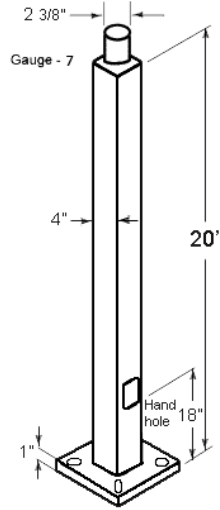

Dimensions

Features

- Designed for ground mounting
- Heavy duty TGIC polyester coating
- Reinforced hand holes with grounding lug and removable cover for easy wiring access
- Pole caps, base covers & bolts are sold separately
- Custom manufactured for each application