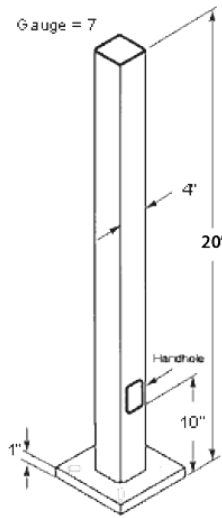

Dimensions

Features

- Designed for ground mounting
- Heavy duty TGIC polyester coating
- Reinforced hand holes with grounding lug and removable cover for easy wiring access
- Pole caps, base covers & bolts are sold separately
- Custom manufactured for each application