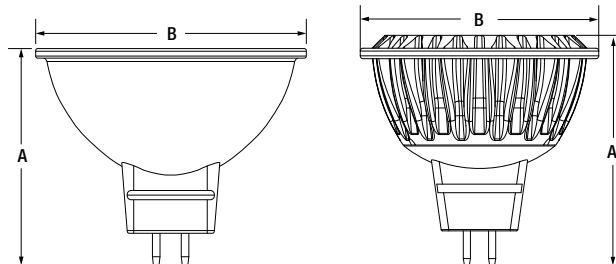

1. Hours lifetime with 70% (L70) lumen maintenance 2. Thermally stable typical CCT (±10%) 3. Thermally stable typical lumens (±10%) 4. CRI – Color Rendering Index

Physical Information

	(A) Height inches (mm)	(B) Diameter inches (mm)
MR16, all wattages	1.73 (43.9)	1.98 (50.5)

LEDVANCE LLC
181 Ballardvale Street, Suite 203
Wilmington, MA 01887 USA
Phone 1-800-LIGHTBULB (1-800-544-4828)
www.ledvanceUS.com

SCAN TO FOLLOW US
ON SOCIAL MEDIA