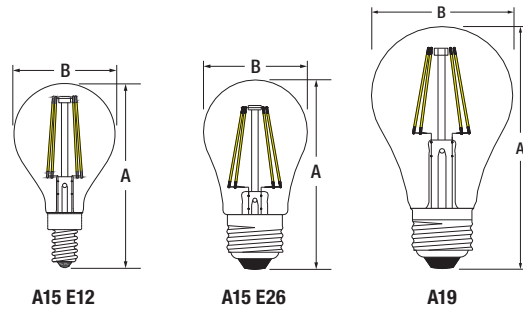

*Energy savings over life of lamp calculated at \$0.11/kWh

Lamp Dimensions

	(A) MOL inches	(B) Diameter inches
A15 E12	3.42	1.85
A15 E26	3.38	1.85
A19	4.13	2.36
B10 E26 Bent	4.33	1.37
G25	4.52	3.14
B10 E12 Bent	4.72	1.37
ST19	5.43	2.28