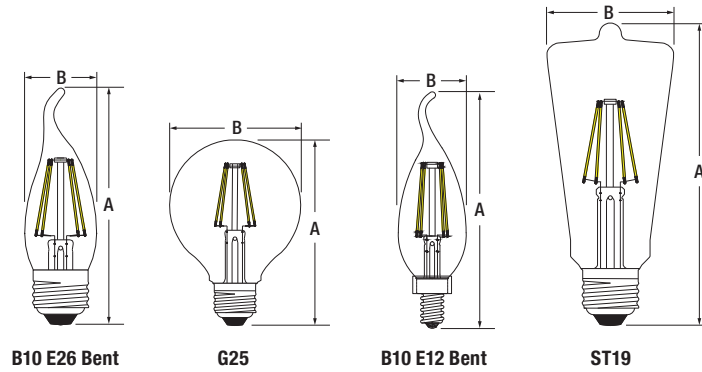

*Once this item runs out of stock, inventory will be depleted.

Energy Savings

Basic Product Description	LED Life (hrs)	LED Lumens	Similar Incandescent	Incandescent Life (hrs)	Watts Saved	Energy Savings*	LED Life vs Incandescent
LED4.5A15	15,000	380	40W Incandescent	1000	35.5	\$58	15x
LED4.5A19	15,000	380	40W Incandescent	1500	35.5	\$58	10x
LED6.5A19	15,000	650	60W Incandescent	1000	53.5	\$88	15x
LED4B10	15,000	360	40W Incandescent	1500	35.5	\$58	10x
LED4.5G25	15,000	380	40W Incandescent	1500	36	\$58	10x
LED4.5ST19	15,000	380	40W Incandescent	1500	35.5	\$58	10x
LED7ST19	15,000	590	60W Incandescent	1000	53.5	\$88	15x
LED3G25	15,000	200	25W Incandescent	1000	22	\$36	15x

*Energy savings over life of lamp calculated at \$0.11/kWh

Lamp Dimensions

	(A) MOL inches	(B) Diameter inches
A15 E12	3.42	1.85
A15 E26	3.38	1.85
A19	4.13	2.36
B10 E26 Bent	4.33	1.37
G25	4.52	3.14
B10 E12 Bent	4.72	1.37
ST19	5.43	2.28