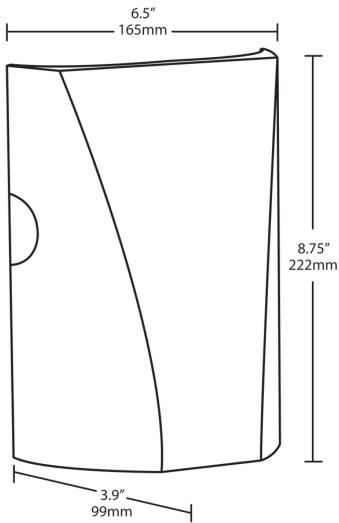

Dimensions

Features

- Full cutoff, fully shielded LED wall pack
- Can be used as a downlight or uplight
- Contractor friendly features for easy installation
- 100,000-hour LED Life
- 5-Year, No-Compromise Warranty

Ordering Matrix

Family	Wattage	Color Temp	Finish	Driver	Options
SLIM	12				
	12 = 12W 18 = 18W 26 = 26W	Blank = 5000K Cool N = 4000K Neutral Y = 3000K Warm	Blank = Bronze W = White	Blank = 120-277V, 0-10V Dimming /D10 = 120-277V, 0-10V Dimming	Blank = No Option /PC = 120V Button /PC2 = 277V Button /LC = Lightcloud® Controller