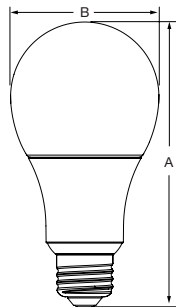

Catalog #	Type
Project	
Comments	
Prepared by	

Ordering Information

Item Number	Ordering Abbreviation	Wattage (W)	Base Type	Replaces	Input Voltage (V)	Average Rated Life (hrs.)	CCT	Typical Lumens (lm)	CRI	Bulb Finish	ENERGY STAR®
79713**	LED23A21/3WAY/0/827/U/B	10/15/23	Medium	50/100/150	120	15,000	2700K	650/1600/2600	80	Frosted	Yes

**Once inventory is depleted, NAED will become obsolete

Ordering Guide

LED	23	A21	/	3WAY	/	0	/	8	27	/	U	/	B
LED Lamps	Wattage: 23	Lamp Type: A21		3 Way		0 = Omnidirectional		CRI 8 = 80+	CCT 27 = 2700K		ULTRA		Box

Lamp Dimensions

	(A) MOL inches (mm)	(B) Diameter inches (mm)
LED23A21	5.22	2.72