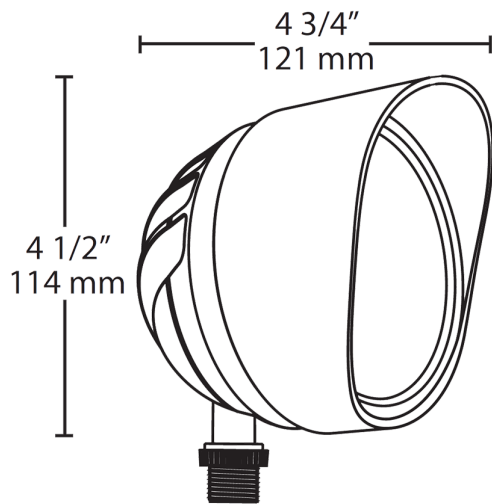

Technical Specifications (continued)

Optical

NEMA Type:

NEMA Beam Spread of 6H x 6V

Electrical

Driver:

Innovative integrated driver technology with 120V TRIAC and ELV dimming

THD:

10.6% at 120V

Power Factor:

99.1% at 120V

Dimensions

Features

12W LED equivalent to 75W BR30/halogen/wide flood

Mount as an uplight or downlight on a RAB Mighty Post or junction box

Microprismatic diffusion lens for smooth and even light distribution

100,000-hour LED Lifespan

Ordering Matrix

Family	Wattage	Color Temp	Finish	Other Options
BULLET	12	Y	A	
	12 = 12W	Blank = 5000K Cool N = 4000K Neutral Y = 3000K Warm	A = Bronze B = Black VG = Verde Green W = White	Blank = Standard