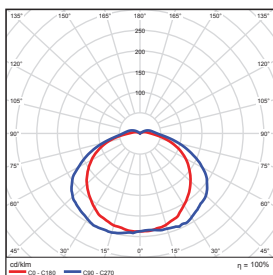

STYLE	FAMILY	SERIES	WATTAGE	CRI/COLOR TEMP	COLOR
LED	FX	BWL	10	830	BK
LED Lighting	Fixture	Bulkhead Wall Lights	10 Watt	CRI 80 3000K	Black (WH) White

BULK HEAD WALL LIGHT

WALL & AREA LUMINAIRES

ORDERING

Watts (W)	Ordering Code	Description	CCT (K)	Lumens (Lm)	Equiv. Wattage (W)	Color	Wet Location	Energy Star
10	7024	LED-FXBWL10/830/BK	3000K	700	90	Black	•	•
10	7046	LED-FXBWL10/840/BK	4000K	700	90	Black	•	•
10	7025	LED-FXBWL10/850/BK	5000K	700	90	Black	•	•
10	7062	LED-FXBWL10/830/WH	3000K	700	90	White	•	•

ACCESSORIES (Ordered Separately)

Photocell

P10036 SEN-PHO-BT-MT/MV
(Button Photocell 120V-277)

DIMENSIONS

10W
3.53-lbs

PHOTOMETRICS CHART

10 Watt
Energy Star

Beam Angle	Center Beam fc	Beam Width
17.0R	0.69 fc	62.4 ft 81.3 ft
34.0R	0.17 fc	124.8 ft 162.7 ft
51.0R	0.08 fc	187.3 ft 244.0 ft
68.0R	0.04 fc	249.7 ft 325.4 ft
85.0R	0.03 fc	312.1 ft 406.7 ft
102.0R	0.02 fc	374.5 ft 488.1 ft

Vert. Spread: 122.8°
Horiz. Spread: 134.6°

PACKAGE

Case Qty 2 pcs