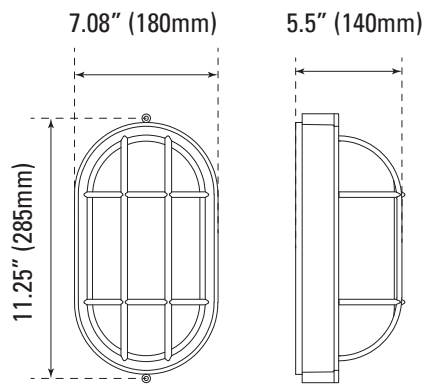

STYLE	FAMILY	SERIES	WATTAGE	CRI/COLOR TEMP	COLOR
LED	FX	BWL	10	830	BK
LED Lighting	Fixture	Bulkhead Wall Lights	10 Watt	CRI 80 3000K	Black (WH) White

BULK HEAD WALL LIGHT

WALL & AREA LUMINAIRES

ORDERING

Watts (W)	Ordering Code	Description	CCT (K)	Lumens (Lm)	Equiv. Wattage (W)	Color	Wet Location	Energy Star
10	7024	LED-FXBWL10/830/BK	3000K	700	90	Black	•	•
10	7046	LED-FXBWL10/840/BK	4000K	700	90	Black	•	•
10	7025	LED-FXBWL10/850/BK	5000K	700	90	Black	•	•
10	7062	LED-FXBWL10/830/WH	3000K	700	90	White	•	•

ACCESSORIES (Ordered Separately)

Photocell

P10036 SEN-PHO-BT-MT/MV
(Button Photocell 120V-277)

DIMENSIONS

10W
3.53-lbs

PHOTOMETRICS CHART

10 Watt
Energy Star

Beam Angle	Center Beam fc	Beam Width
17.0R	0.69 fc	62.4 ft 81.3 ft
34.0R	0.17 fc	124.8 ft 162.7 ft
51.0R	0.08 fc	187.3 ft 244.0 ft
68.0R	0.04 fc	249.7 ft 325.4 ft
85.0R	0.03 fc	312.1 ft 406.7 ft
102.0R	0.02 fc	374.5 ft 488.1 ft

Vert. Spread: 122.8°
Horiz. Spread: 134.6°

PACKAGE

Case Qty 2 pcs