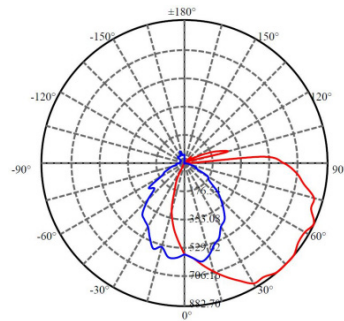

- Comparable to 150W HID
- Fixture features 3 operating modes, PIR motion sensor, timer and full brightness
- LED indicator shows the nights remaining on the current charge
- Lithium Ion battery lasts over 1500 charge cycles
- Perfect for illuminating doorways, walkways, railings and more
- Dimensions (L x W x H): 8" x 3" x 5"

Light Distribution Curve ->

PART #	UPC	COMPARABLE TO	LUMENS	CCT
SL-SWL-20W-40K-BK-G2	844006075804	150W HID	2000	4000K

	WARRANTY	CHARGE TIME	BATTERY LIFE	BATTERY CHARGING TEMP	OPERATING TEMP	BEAM ANGLE	5 MIN FAST MOUNTING	RATED LIFE