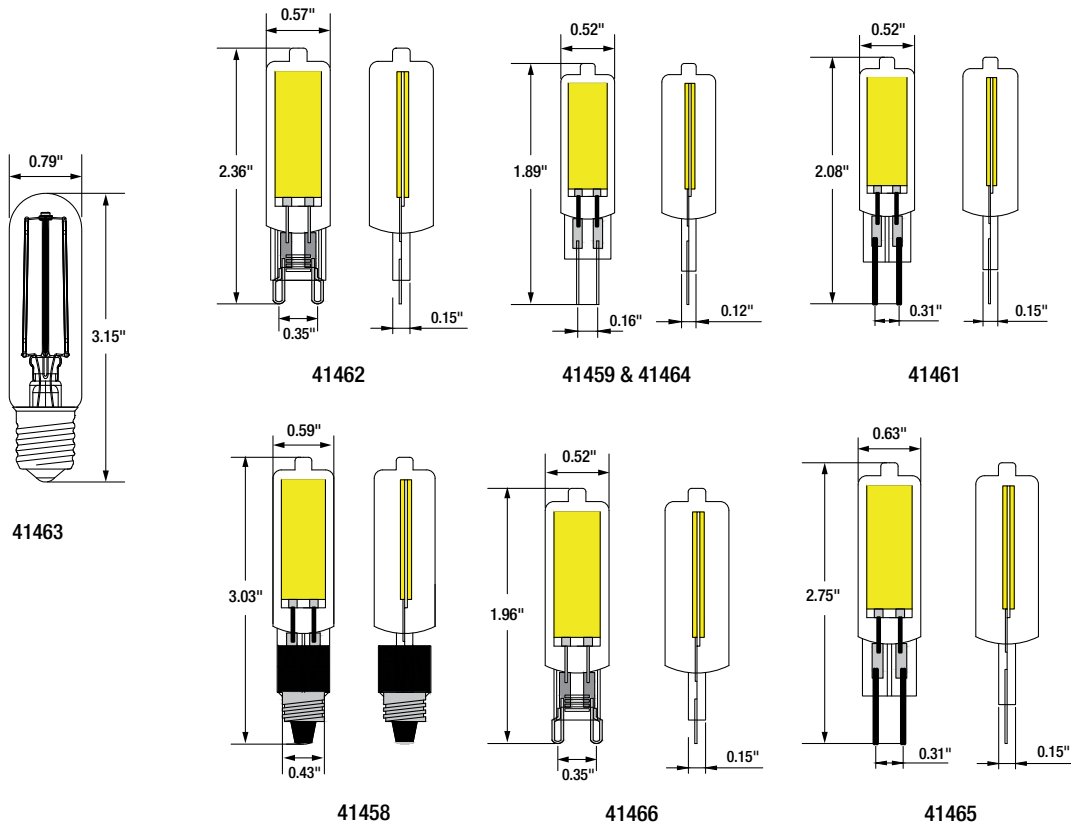

Lamp Dimensions

LEDVANCE LLC
181 Ballardvale Street, Suite 203
Wilmington, MA 01887 USA
Phone 1-800-LIGHTBULB (1-800-544-4828)
www.ledvanceUS.com

SCAN TO FOLLOW US
ON SOCIAL MEDIA