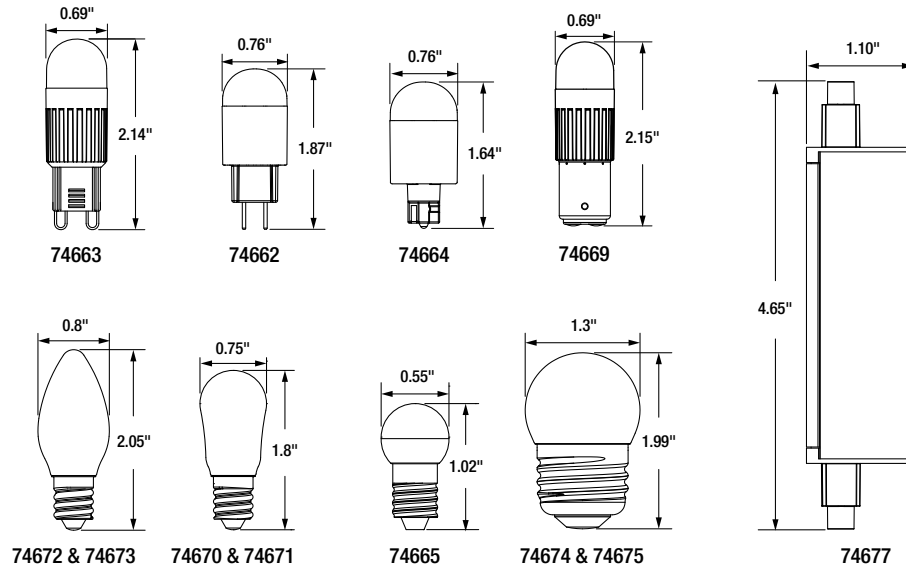

Lamp Dimensions

LEDVANCE LLC
181 Ballardvale Street, Suite 203
Wilmington, MA 01887 USA
Phone 1-800-LIGHTBULB (1-800-544-4828)
www.ledvanceUS.com

SCAN TO FOLLOW US
ON SOCIAL MEDIA