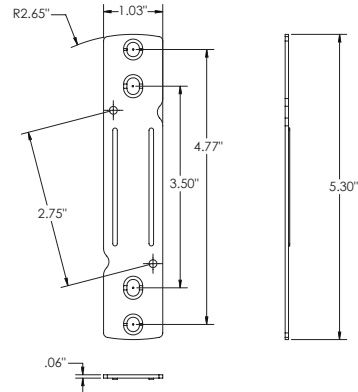

Canadian 4IN J-Box Bracket

JSBTADAPTR 4IN CNDA M50

Dimmer Compatibility

Forward Phase Dimmers	Reverse Phase Dimmers	Acuity Brands Dimmers
Lutron Maestro Rocker style 120V 600W/MACL-153M/ STCL-153	Lutron Diva ELV® single pole 120V 300W/DVELV-300P	Acuity SensorSwitch® Forward phase paddle dimmer/WPD WH
Lutron RadioRa 250W Resi Dimmer/RRD-PRO	Lutron Maestro ELV® single pole 120V 600W/MAELV-600	
Lutron Vive Wireless dimmer w/ neutral 120V 600W/MRF2S-6ND	Lutron Vive® Wireless Reverse-phase 120V 600W/MRF2S-6ELV	
Lutron Caseta Wireless in-wall 150W/PD-6WCL	Lutron Caseta® Reverse-Phase 120V 150W/PD-SNE	
Leviton SureSlide INC 3-way 120V 600W/6674-10W		
Leviton Illumatech® INC single pole 120V 600W/IPL06-10Z		

LIGHTING PERFORMANCE DATA DONNÉES SUR LE RENDEMENT DE L'ÉCLAIRAGE

Light Appearance (CCT)
Aspect de la lumière (CCT)

2700K soft white | blanc doux

1217 lumens | 70 lumens per watt

3000K warm white | blanc chaud

1273 lumens | 74 lumens per watt

3500K neutral white | blanc neutre

1300 lumens | 75 lumens per watt

4000K cool white | blanc froid

1313 lumens | 76 lumens per watt

5000K daylight | blanc neutre

1326 lumens | 77 lumens per watt

Watts **17.2**

Color Accuracy (CRI) **90**

Précision des couleurs (CRI)